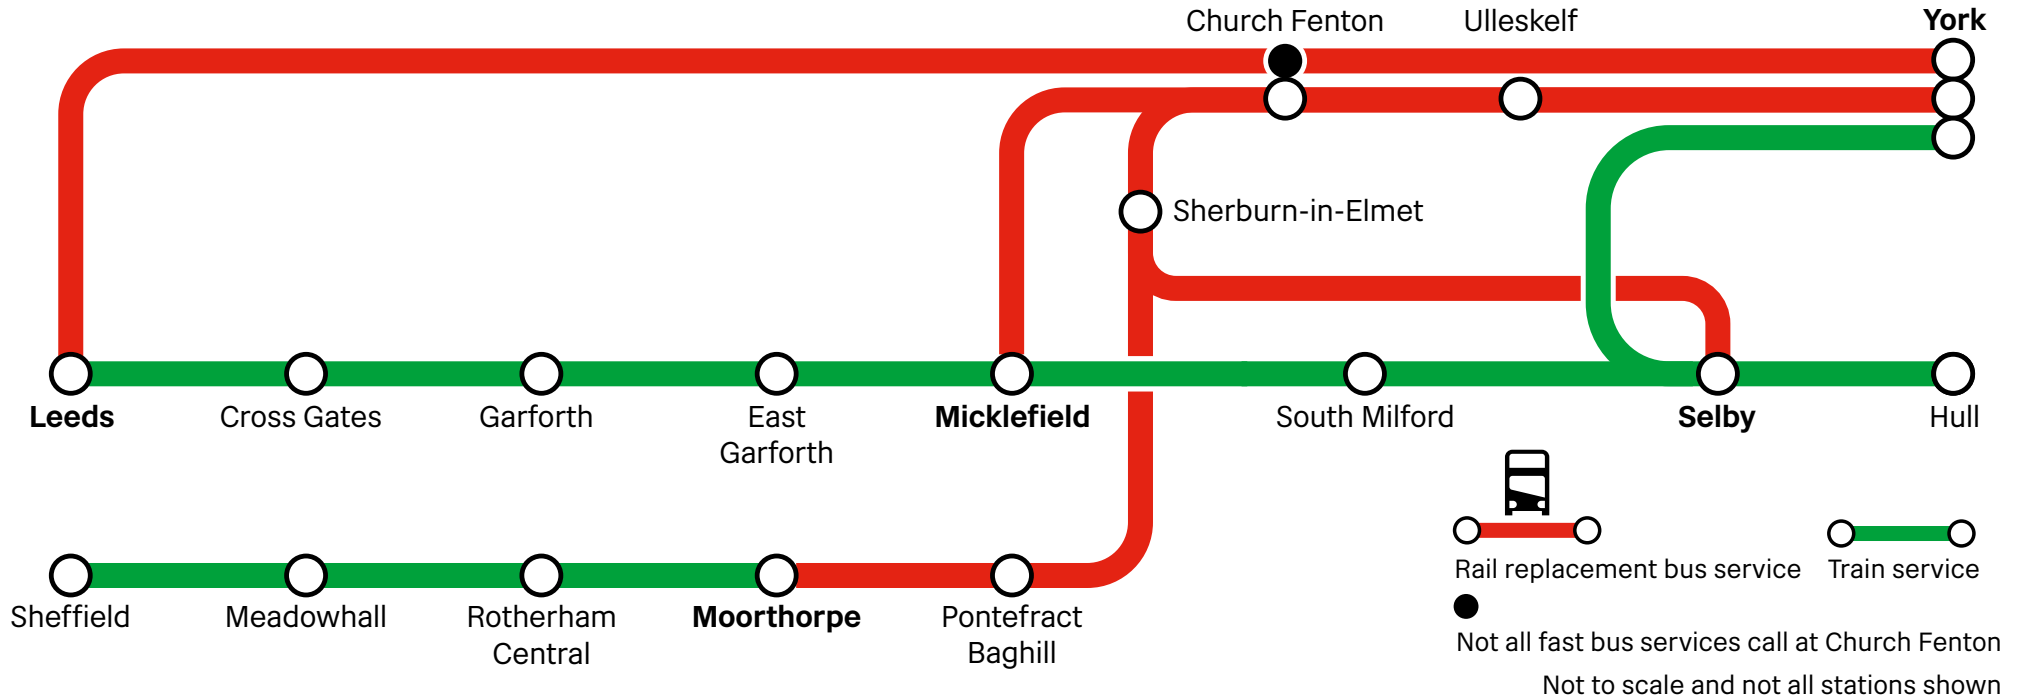

Train and rail replacement bus timetable

Saturday 03 July 2021

York - Church Fenton - Leeds via Micklefield

York - Church Fenton - Selby / Moorthorpe via Sherburn-in-Elmet

A replacement timetable will be running on these routes due to engineering work taking place at Bolton Percy, between Church Fenton and York.

Rail replacement buses will run between York and...

- Leeds direct and via Church Fenton
- Micklefield via Church Fenton and Ulleskelf
- Moorthorpe via Pontefract BagSherburn-in-Elmet.
- Selby via Church Fenton and Ulleskelf - train services will still be available between York and Selby running via the East Coast Main Line route.

Trains will still run as follows:

- York to Scarborough
- York to Redcar Central via Yarm & Middlesbrough
- York to Newcastle via Darlington & Durham
- York to Hull and Bridlington
- Hull, Selby, Leeds, Bradford Interchange & Halifax
- Hull, Selby, Leeds, Huddersfield & Manchester
- Micklefield to Leeds
- Leeds to Manchester Airport via Huddersfield & Manchester
- Leeds to Liverpool Lime Street via Huddersfield & Manchester
- Leeds to Blackpool North.

Service route map for Saturday 03 July 2021

Key to timetable symbols, code & notes

NT	Operated by Northern
TP	Operated by TransPennine Express
XC	Operated by CrossCountry
	Rail replacement bus service
a	Arrival time
d	Departure time
BDT	To Bridlington via Selby and Hull
HFX	To Halifax via Leeds and Bradford Interchange
HUL	To Hull via Selby
MAN	To Manchester Piccadilly via Huddersfield
MRP	To Moorthorpe via Pontefract Baghill (for train connection to Sheffield)