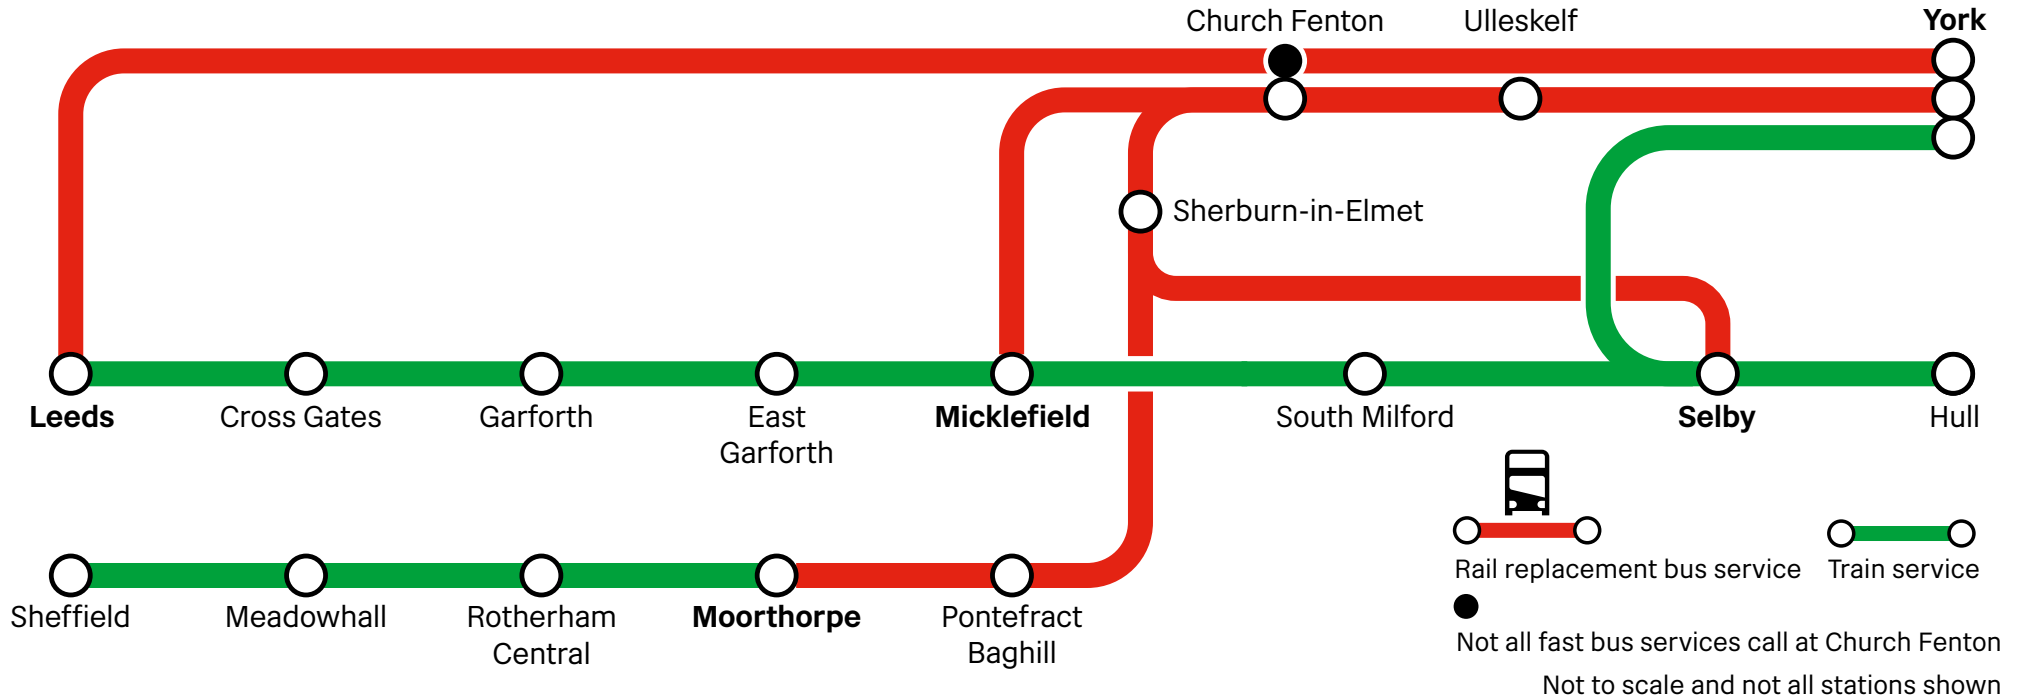

## Sunday 04 July 2021

**York - Church Fenton - Leeds** via Micklefield

**York - Church Fenton - Selby / Moorthorpe** via Sherburn-in-Elmet

A replacement timetable will be running on these routes due to engineering work taking place at Bolton Percy, between Church Fenton and York.

Rail replacement buses will run between York and...

- Leeds direct and via Church Fenton
- Micklefield via Church Fenton and Ulleskelf
- Moorthorpe via Pontefract BagSherburn-in-Elmet.
- Selby via Church Fenton and Ulleskelf - train services will still be available between York and Selby running via the East Coast Main Line route.

Trains will still run as follows:

- York to Scarborough
- York to Redcar Central via Yarm & Middlesbrough
- York to Newcastle via Darlington & Durham
- York to Hull and Bridlington
- Selby, Micklefield to Leeds (1/2 hourly)
- Hull, Selby, Leeds, Huddersfield & Manchester
- Leeds to Manchester Airport via Huddersfield & Manchester
- Leeds to Liverpool Lime Street via Huddersfield & Manchester
- Leeds to Blackpool North.

# Key to timetable symbols, code & notes

<b>NT</b>	Operated by Northern
<b>TP</b>	Operated by TransPennine Express
<b>XC</b>	Operated by CrossCountry
	Rail replacement bus service
<b>a</b>	Arrival time
<b>d</b>	Departure time
<b>EDB</b>	To Edinburgh (between Leeds and York runs via alternative route via Doncaster (not calling))
<b>HUL</b>	To Hull via Selby
<b>MAN</b>	To Manchester Piccadilly via Huddersfield
<b>MRP</b>	To Moorthorpe via Pontefract Baghill (for train connection to Sheffield)