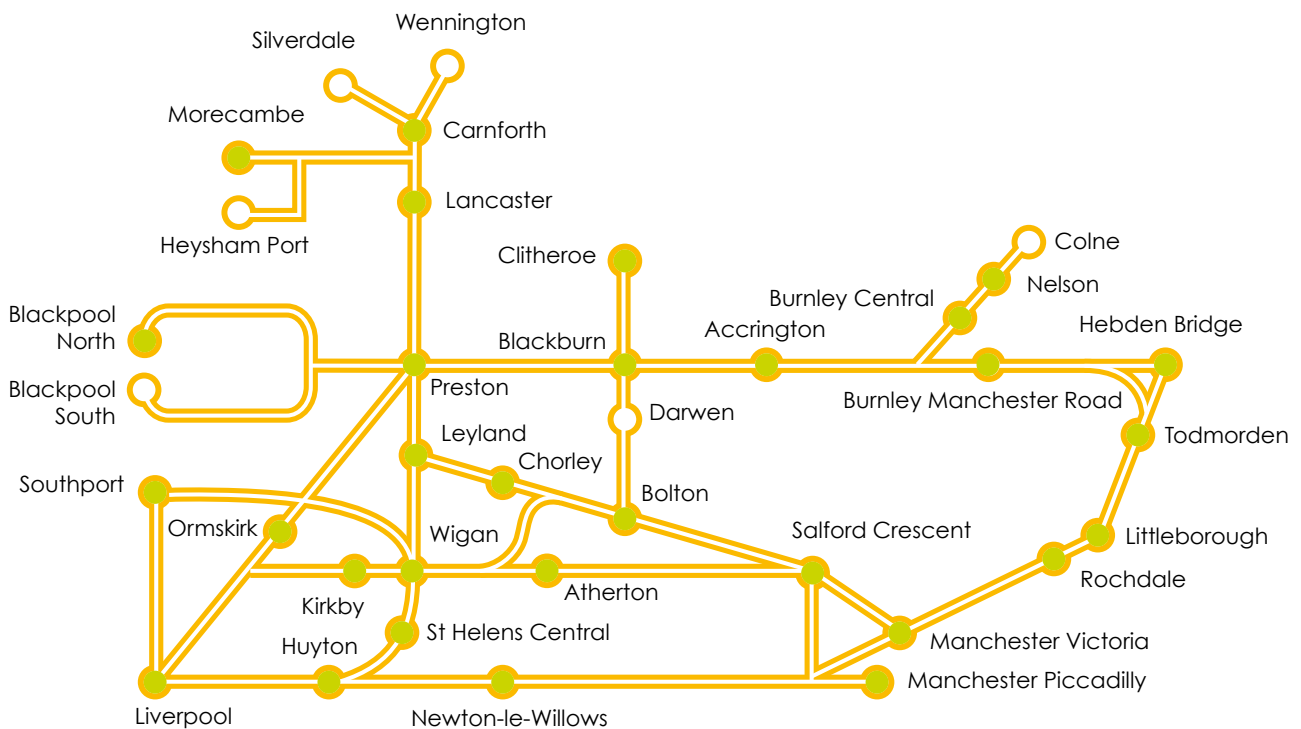

LANCASHIRE DAY RANGER

- Not all stations are shown on the maps.
- Valid on all train operating companies' services on the maps with the exception of Grand Central and Hull Trains.