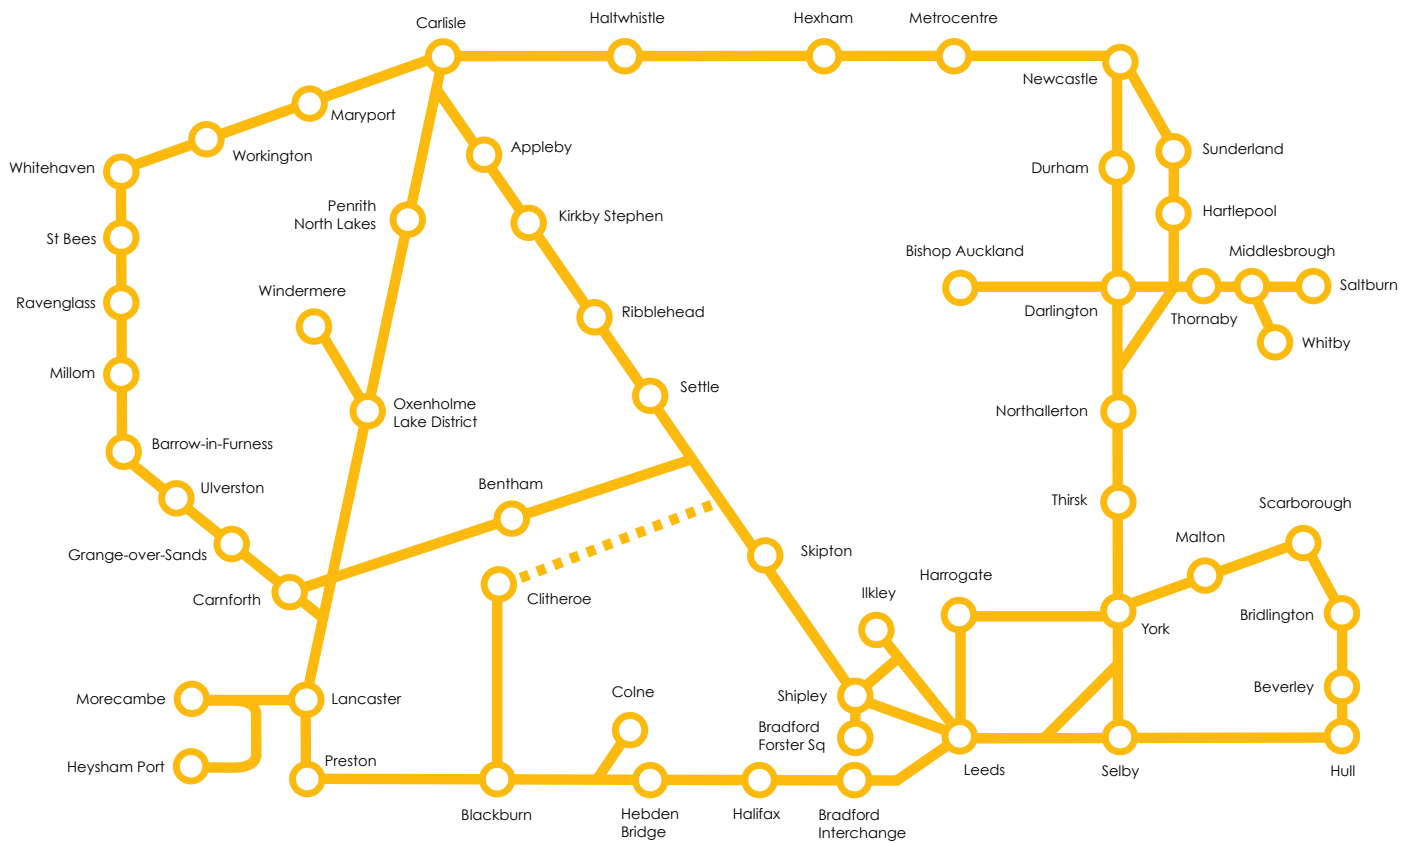

NORTH COUNTRY ROVER

- Railway lines
- Limited Service

- Not all stations are shown on the maps.
- Valid on all train operating companies' services on the maps with the exception of Grand Central and Hull Trains.