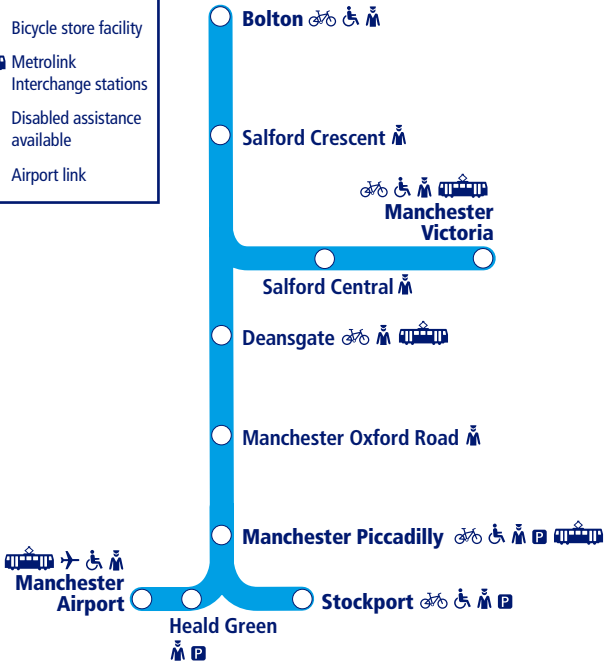

## Bolton to Manchester and Manchester Airport

-  Parking available
-  Staff in attendance
-  Bicycle store facility
-  Metrolink Interchange stations
-  Disabled assistance available
-  Airport link

This timetable shows the complete train service between **Bolton and Manchester**. Other trains run between **Manchester and Stockport, and Manchester and Manchester Airport**.