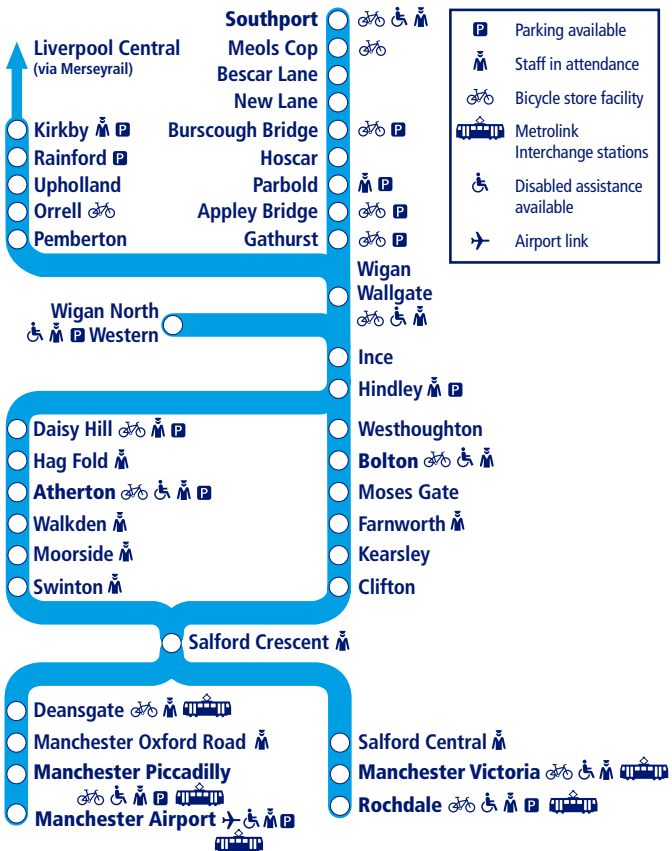

## Manchester to Southport and Kirkby

This timetable is a summary of train services between **Southport/Kirkby** and **Manchester**.

Other services run between **Bolton and Manchester** (Timetable 11), and **Manchester Piccadilly and Manchester Airport**.

## How to read this timetable

Look down the left hand column for your departure station. Read across until you find a suitable departure time. Read down the column to find the arrival time at your destination. Through services are shown in bold type (this means you won't have to change trains). Connecting services are shown in light type. If you travel on a connecting service, change at the next station shown in bold or if you arrive on a connecting service, change at the last station shown in bold, unless a footnote advises otherwise.