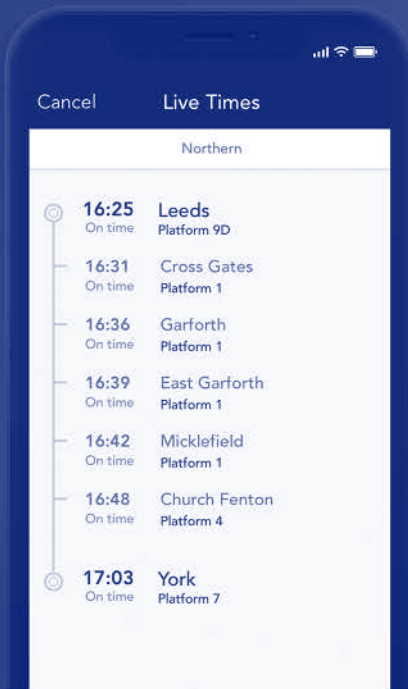

For a more comprehensive list of direct services between **Manchester and Manchester Airport** see Timetable 18.

How to read this timetable

Look down the left hand column for your departure station. Read across until you find a suitable departure time. Read down the column to find the arrival time at your destination. Through services are shown in bold type (this means you won't have to change trains). Connecting services are shown in light type. If you travel on a connecting service, change at the next station shown in bold or if you arrive on a connecting service, change at the last station shown in bold, unless a footnote advises otherwise.

TrainTracker™

For up to date travel information and live departures direct to your mobile, text your station **name** or **location code** to **8 49 50**.

Customers with disabilities or restricted mobility are encouraged to contact our **Customer Experience Centre** who will book assistance for you.

Visit: **northernrailway.co.uk/improvements** or call National Rail Enquiries: **03457 48 49 50** to check before you travel.

Delay Repay

You can claim Delay Repay if one of our trains is late or cancelled and as a result you get to your destination station later than scheduled, whether it is our fault or not.

Free mobile app

Download and
use for free

NO BOOKING FEES
STRAIGHT TO MOBILE TICKETS
REAL-TIME TRAIN TRAVEL UPDATES

Download the Northern app

northernrailway.co.uk/app

Liverpool to Manchester Piccadilly via Warrington Central