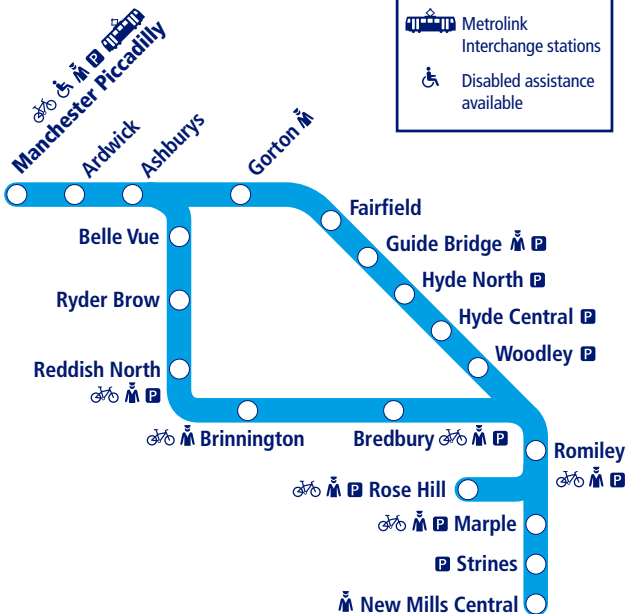

22

Train times

15 December 2019 – 16 May 2020

Manchester to New Mills Central and Rose Hill

-  Parking available
-  Staff in attendance
-  Bicycle store facility
-  Metrolink
Interchange stations
-  Disabled assistance
available

This timetable shows the complete train service between **New Mills Central/Rose Hill and Manchester**. For train services to and from the **Hope Valley and Sheffield** see Timetable 23.

How to read this timetable

Look down the left hand column for your departure station. Read across until you find a suitable departure time. Read down the column to find the arrival time at your destination. Through services are shown in bold type (this means you won't have to change trains). Connecting services are shown in light type. If you travel on a connecting service, change at the next station shown in bold or if you arrive on a connecting service, change at the last station shown in bold, unless a footnote advises otherwise.