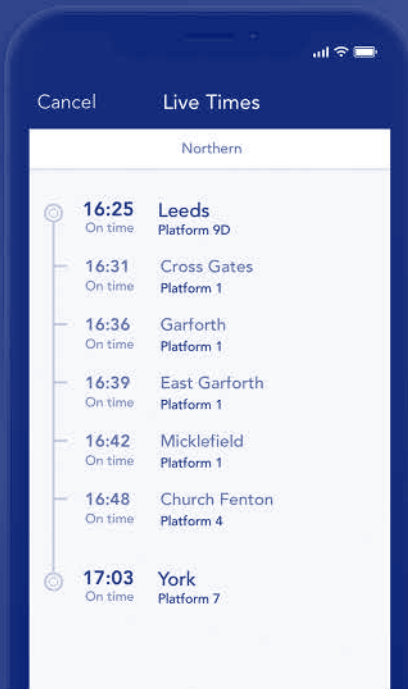

Notes

EM Service operated by East Midlands Railway.

Free mobile app

Download and
use for free

NO BOOKING FEES
STRAIGHT TO MOBILE TICKETS
REAL-TIME TRAIN TRAVEL UPDATES

Download the Northern app

northernrailway.co.uk/app