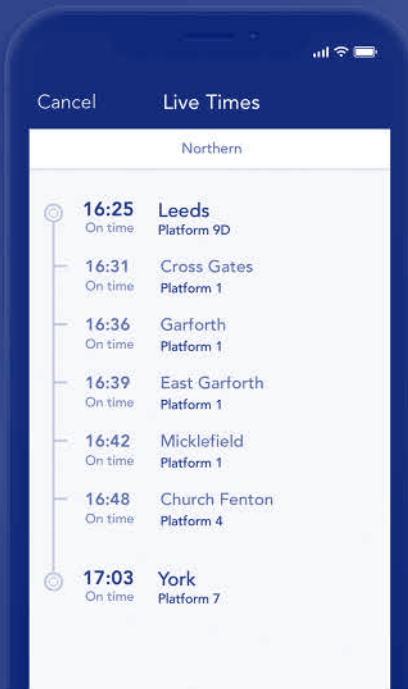

Notes

a Arrival time.

c Arrives 3 minutes earlier.

F To Carlisle.

H To Huddersfield.

P To Liverpool Lime Street.

EM Service operated by East Midlands Railway.

Nottingham to Leeds

Notes

a Arrival time.

c Arrives 3 minutes earlier.

H To Huddersfield.

M From Norwich to Manchester Piccadilly.

P To Liverpool Lime Street.

EM Service operated by East Midlands Railway.

Nottingham to Leeds

Sundays

Nottingham	d	-	2011	-	2133	2233	-	-	-	-	-
Ilkeston		-	2024	-	2152	2252	-	-	-	-	-
Langley Mill		-	2029	-	2157	2257	-	-	-	-	-
Alfreton		-	2037	-	2205	2305	-	-	-	-	-
Chesterfield		-	2048	-	2216	2316	-	-	-	-	-
Dronfield		-	2055	-	2223	2323	-	-	-	-	-
Sheffield	a	-	2107	-	2234	2335	-	-	-	-	-
Sheffield	d	2048	2117	2144	2244	-	-	-	-	-	-
Meadowhall		2054	2123	2150	2250	-	-	-	-	-	-
Chapelton		2100	-	2156	2256	-	-	-	-	-	-
Elsecar		2105	-	2202	2301	-	-	-	-	-	-
Wombwell		2109	-	2205	2305	-	-	-	-	-	-
Barnsley		2115	2137	2211a	2312	-	-	-	-	-	-
Darton		2120	-	-	2317	-	-	-	-	-	-
Wakefield Kirkgate		-	2153	-	2332	-	-	-	-	-	-
Normanton		2137	-	-	2337	-	-	-	-	-	-
Castleford		2145c	-	-	2345c	-	-	-	-	-	-
Woodlesford		2154	-	-	2354	-	-	-	-	-	-
Leeds	a	2207	2215	-	0007	-	-	-	-	-	-

Notes

a Arrival time.

c Arrives 3 minutes earlier.

Free mobile app

Download and
use for free

NO BOOKING FEES
STRAIGHT TO MOBILE TICKETS
REAL-TIME TRAIN TRAVEL UPDATES

Download the Northern app

northernrailway.co.uk/app