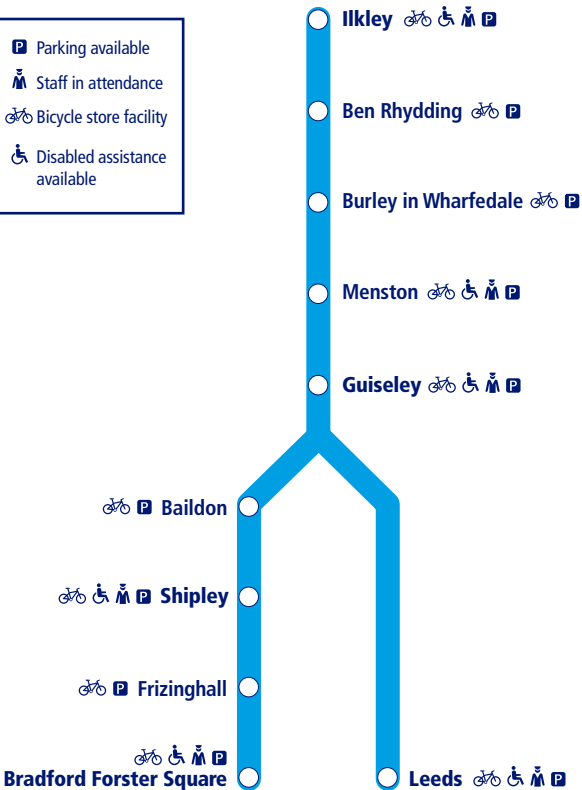

## Ilkley to Leeds and Bradford Forster Square (Wharfedale Line)

-  Parking available
-  Staff in attendance
-  Bicycle store facility
-  Disabled assistance available

This timetable shows all train services between **Ilkley and Leeds/Bradford Forster Square**.