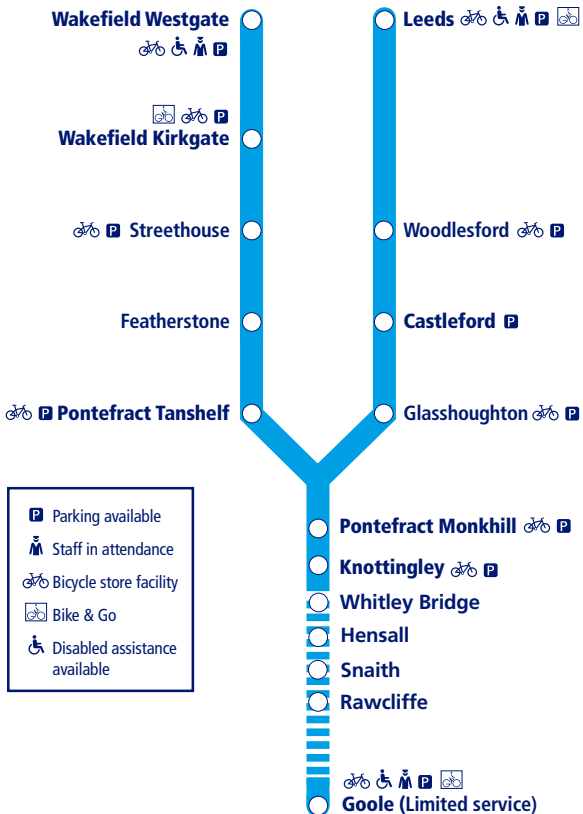

41

Train times

15 December 2019 – 16 May 2020

Leeds and Wakefield to Knottingley and Goole (Pontefract Line)

This timetable shows all train services between **Leeds and Goole via Pontefract**.

How to read this timetable

Look down the left hand column for your departure station. Read across until you find a suitable departure time. Read down the column to find the arrival time at your destination. Through services are shown in bold type (this means you won't have to change trains). Connecting services are shown in light type. If you travel on a connecting service, change at the next station shown in bold or if you arrive on a connecting service, change at the last station shown in bold, unless a footnote advises otherwise.

Minimum connection times

All stations have a minimum connection time of 5 minutes unless stated. Leeds 10 minutes, Wakefield Westgate 7 minutes and Wakefield Kirkgate 4 minutes.

Community Rail Partnerships and community groups

TrainTracker™

For up to date travel information and live departures direct to your mobile, text your station **name** or **location code** to **8 49 50**.

Customers with disabilities or restricted mobility are encouraged to contact our **Customer Experience Centre** who will book assistance for you.