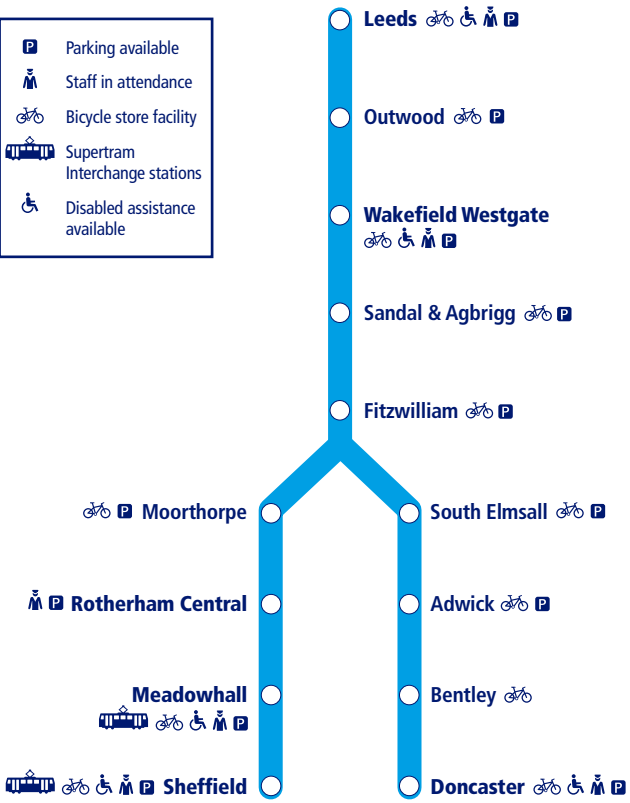

42

Train times

15 December 2019 – 16 May 2020

Leeds to Sheffield and Doncaster (Wakefield Line)

-  Parking available
-  Staff in attendance
-  Bicycle store facility
-  Supertram Interchange stations
-  Disabled assistance available

This timetable shows all train services between **Leeds and Sheffield via Moorthorpe**.

How to read this timetable

Look down the left hand column for your departure station. Read across until you find a suitable departure time. Read down the column to find the arrival time at your destination. Through services are shown in bold type (this means you won't have to change trains). Connecting services are shown in light type. If you travel on a connecting service, change at the next station shown in bold or if you arrive on a connecting service, change at the last station shown in bold, unless a footnote advises otherwise.

Minimum connection times

All stations have a minimum connection time of 5 minutes unless stated. Leeds 10 minutes, Wakefield Westgate 7 minutes, Doncaster 7 minutes and Sheffield 7 minutes.

Community Rail Partnerships and community groups

TrainTracker™

For up to date travel information and live departures direct to your mobile, text your station **name** or **location code** to **8 49 50**.

Customers with disabilities or restricted mobility are encouraged to contact our **Customer Experience Centre** who will book assistance for you.