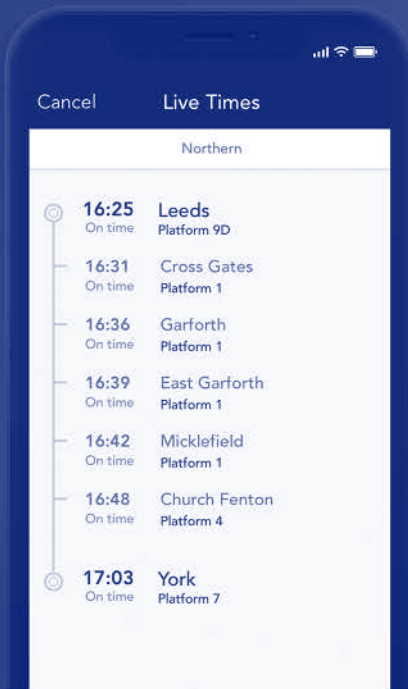

TrainTracker™

For up to date travel information and live departures direct to your mobile, text your station **name** or **location code** to **8 49 50**.

Customers with disabilities or restricted mobility are encouraged to contact our **Customer Experience Centre** who will book assistance for you.

Visit: **northernrailway.co.uk/improvements** or call National Rail Enquiries: **03457 48 49 50** to check before you travel.

Delay Repay

You can claim Delay Repay if one of our trains is late or cancelled and as a result you get to your destination station later than scheduled, whether it is our fault or not.

Free mobile app

Download and
use for free

NO BOOKING FEES

STRAIGHT TO MOBILE TICKETS

REAL-TIME TRAIN TRAVEL UPDATES

Download the Northern app

northernrailway.co.uk/app

Leeds to Sheffield and Doncaster (Wakefield Line)