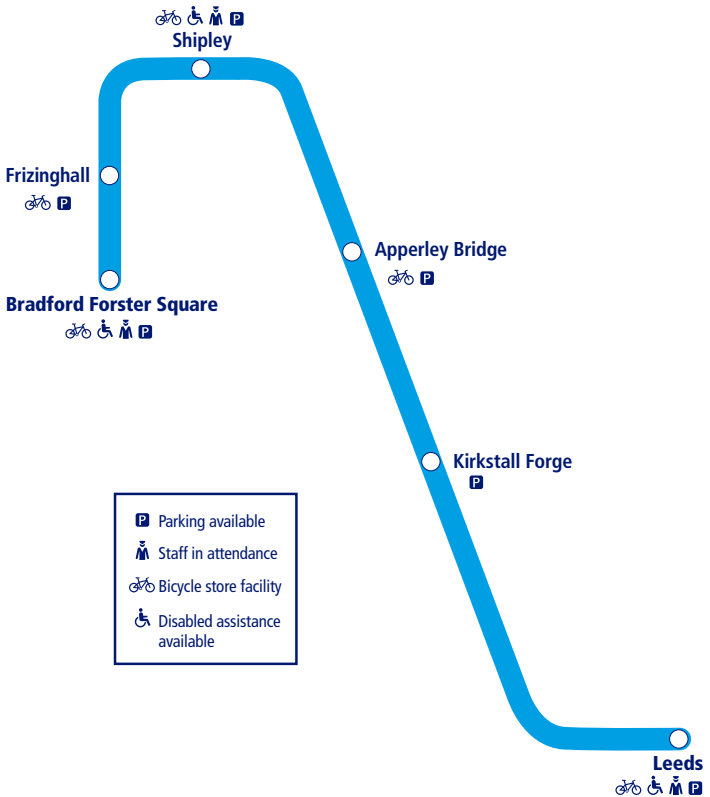

46

Train times

15 December 2019 –
16 February 2020

Bradford Forster Square to Leeds

This timetable shows all train services between **Leeds and Bradford Forster Square**.

How to read this timetable

Look down the left hand column for your departure station. Read across until you find a suitable departure time. Read down the column to find the arrival time at your destination. Through services are shown in bold type (this means you won't have to change trains). Connecting services are shown in light type. If you travel on a connecting service, change at the next station shown in bold or if you arrive on a connecting service, change at the last station shown in bold, unless a footnote advises otherwise.

TrainTracker™

For up to date travel information and live departures direct to your mobile, text your station **name** or **location code** to **8 49 50**.

Customers with disabilities or restricted mobility are encouraged to contact our **Customer Experience Centre** who will book assistance for you.

Notes

u Stops to pick up passengers only.

L To London Kings Cross.

GR Service operated by London North Eastern Railway.

Bradford Forster Square to Leeds

Sundays

Bradford Forster Square	d	0913	1013	1113	1213	1313	1413	1513	1613	1713	1814
Frizinghall		0916	1016	1116	1216	1316	1416	1516	1616	1716	1817
ShIPLEY	a	0920	1020	1120	1220	1320	1420	1520	1620	1720	1821
	d	0921	1021	1121	1221	1320	1421	1521	1621	1721	1822
Apperley Bridge		0926	1026	1126	1226	1325	1426	1526	1626	1726	1827
Kirkstall Forge		0931	1031	1132	1231	1330	1431	1531	1631	1731	1832
Leeds	a	0939	1040	1140	1240	1339	1440	1540	1640	1740	1841