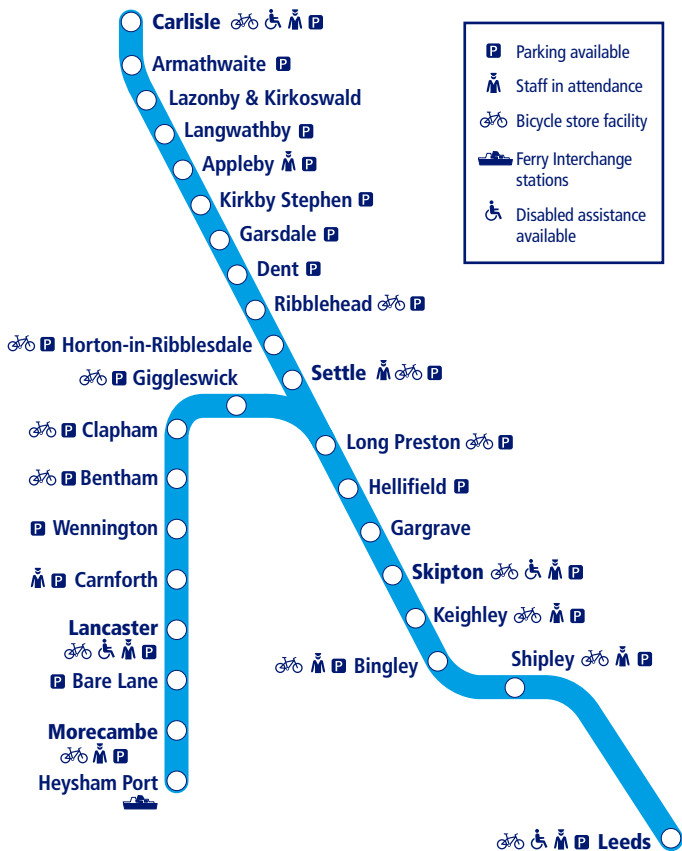

## Leeds to Carlisle Leeds to Morecambe/ Heysham Port

This timetable is a summary of our train services between **Leeds** and **Carlisle** and between **Leeds** and **Morecambe/Heysham Port**. Other trains also run between **Leeds** and **Skipton**.

## How to read this timetable

Look down the left hand column for your departure station. Read across until you find a suitable departure time. Read down the column to find the arrival time at your destination. Through services are shown in bold type (this means you won't have to change trains). Connecting services are shown in light type. If you travel on a connecting service, change at the next station shown in bold or if you arrive on a connecting service, change at the last station shown in bold, unless a footnote advises otherwise.