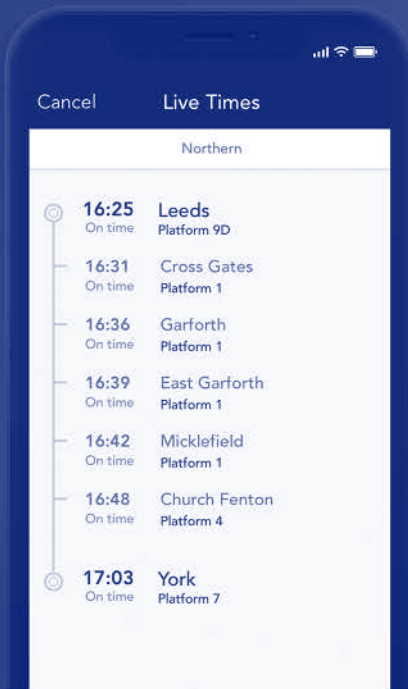

Free mobile app

Download and
use for free

NO BOOKING FEES
STRAIGHT TO MOBILE TICKETS
REAL-TIME TRAIN TRAVEL UPDATES

Download the Northern app

northernrailway.co.uk/app