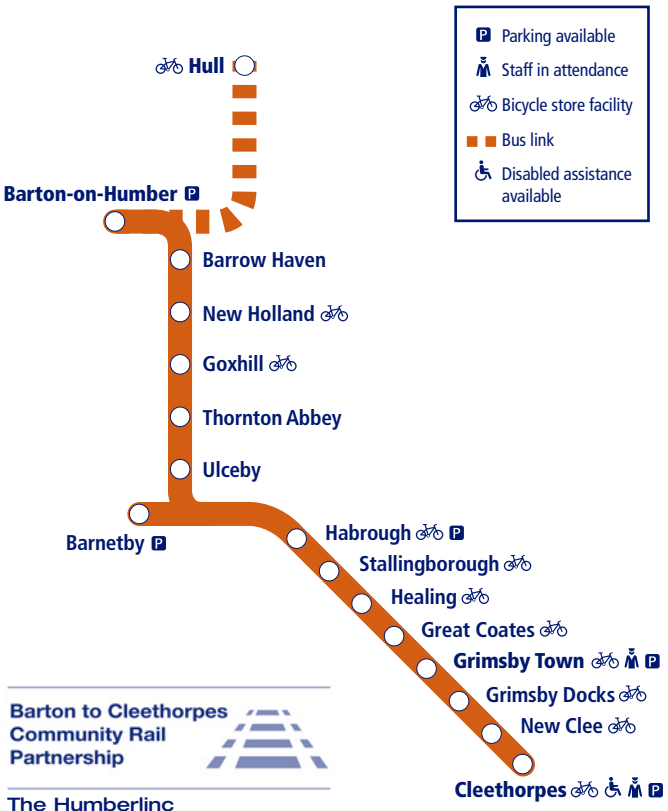

31

Train times

14 September 2020 to
12 December 2020

Barton-on-Humber to Cleethorpes

This timetable shows the Northern train service between **Barton and Cleethorpes**.

How to read this timetable

Look down the left hand column for your departure station. Read across until you find a suitable departure time. Read down the column to find the arrival time at your destination. Through services are shown in bold type (this means you won't have to change trains). Connecting services are shown in light type. If you travel on a connecting service, change at the next station shown in bold or if you arrive on a connecting service, change at the last station shown in bold, unless a footnote advises otherwise.

Minimum connection times

All stations have a minimum connection time of 5 minutes unless stated.

Community Rail Partnerships and community groups

We support a number of active community rail partnerships (CRPs) across our network. CRPs bring together local communities and the rail industry to deliver benefits to both, and encourage use of the lines they represent.

For up to date travel information and live departures direct to your mobile, text your station **name** or **location code** to **8 49 50**.

Customers with disabilities or restricted mobility are encouraged to contact our **Customer Experience Centre** who will book assistance for you.