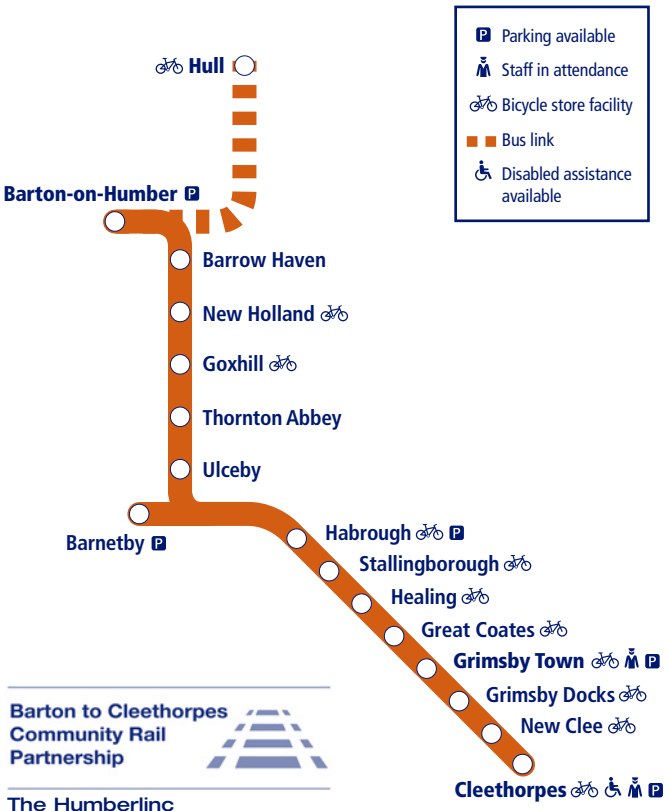

NORTHERN

31

Train times

14 September 2020 to
12 December 2020

Barton-on-Humber to Cleethorpes

This timetable shows the Northern train service between **Barton and Cleethorpes**.

How to read this timetable

Look down the left hand column for your departure station. Read across until you find a suitable departure time. Read down the column to find the arrival time at your destination. Through services are shown in bold type (this means you won't have to change trains). Connecting services are shown in light type. If you travel on a connecting service, change at the next station shown in bold or if you arrive on a connecting service, change at the last station shown in bold, unless a footnote advises otherwise.

Minimum connection times

All stations have a minimum connection time of 5 minutes unless stated.

Community Rail Partnerships and community groups

We support a number of active community rail partnerships (CRPs) across our network. CRPs bring together local communities and the rail industry to deliver benefits to both, and encourage use of the lines they represent.

For up to date travel information and live departures direct to your mobile, text your station **name** or **location code** to **8 49 50**.

Customers with disabilities or restricted mobility are encouraged to contact our **Customer Experience Centre** who will book assistance for you.