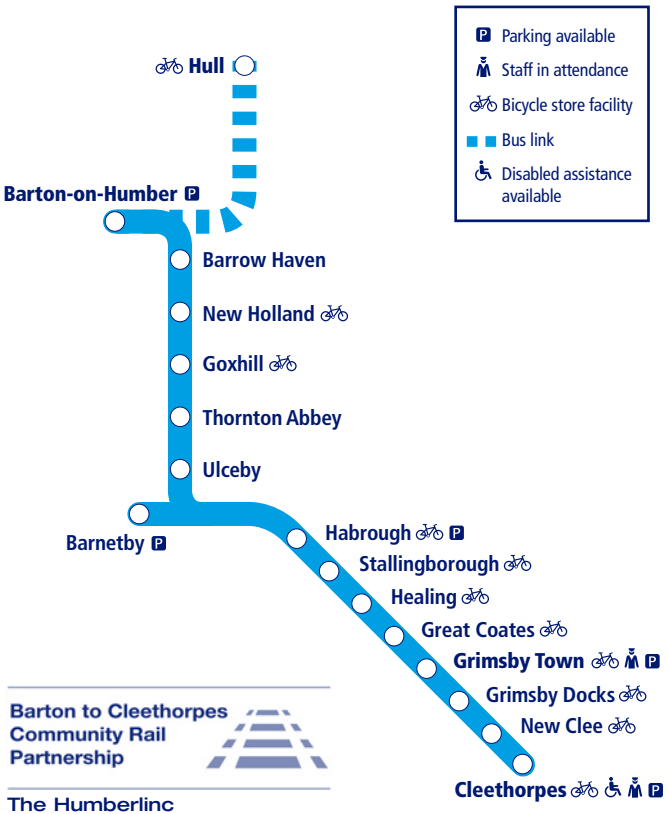

NORTHERN

31

Train times

13 December 2020 –
15 May 2021

Barton-on-Humber to Cleethorpes

This timetable shows the Northern train service between **Barton and Cleethorpes**.

How to read this timetable

Look down the left hand column for your departure station. Read across until you find a suitable departure time. Read down the column to find the arrival time at your destination. Through services are shown in bold type (this means you won't have to change trains). Connecting services are shown in light type. If you travel on a connecting service, change at the next station shown in bold or if you arrive on a connecting service, change at the last station shown in bold, unless a footnote advises otherwise.

Minimum connection times

All stations have a minimum connection time of 5 minutes unless stated.

Community Rail Partnerships and community groups

We support a number of active community rail partnerships (CRPs) across our network. CRPs bring together local communities and the rail industry to deliver benefits to both, and encourage use of the lines they represent.

Barton to Cleethorpes Community Rail Partnership
www.bccrp.co.uk

Some stations on this route are adopted by local community groups. For more information visit **northernrailway.co.uk/community**

Planning your journey

For up to date travel information and live departures direct to your mobile, text your station **name** or **location code** to **8 49 50**.

Customers with disabilities or restricted mobility are encouraged to contact our **Customer Experience Centre** who will book assistance for you.