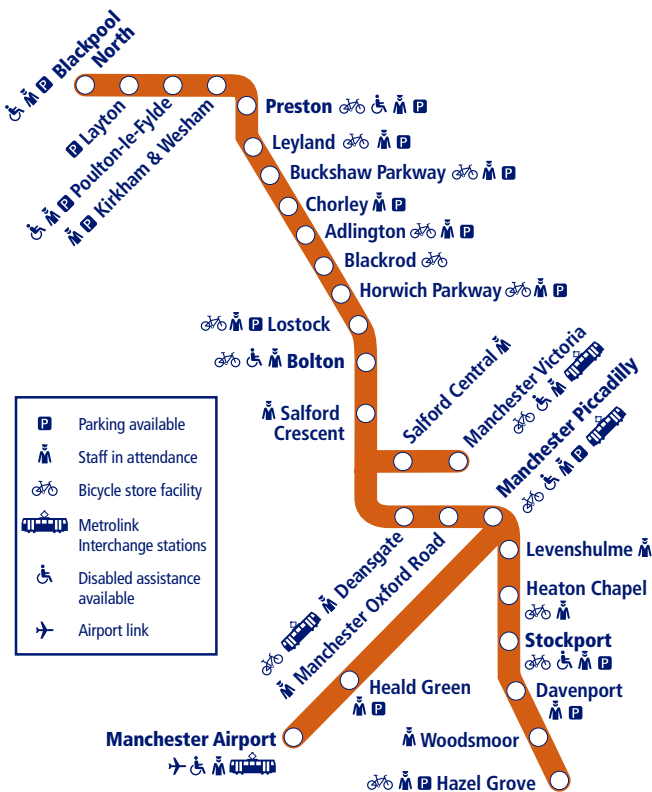

NORTHERN

27

Train times

14 September 2020 to
12 December 2020

Blackpool North to Manchester Victoria/Manchester Airport. Preston to Hazel Grove.

This timetable shows all Northern services between **Blackpool North and Manchester**, including through services to **Manchester Airport**.

How to read this timetable

Look down the left hand column for your departure station. Read across until you find a suitable departure time. Read down the column to find the arrival time at your destination. Through services are shown in bold type (this means you won't have to change trains). Connecting services are shown in light type. If you travel on a connecting service, change at the next station shown in bold or if you arrive on a connecting service, change at the last station shown in bold, unless a footnote advises otherwise.