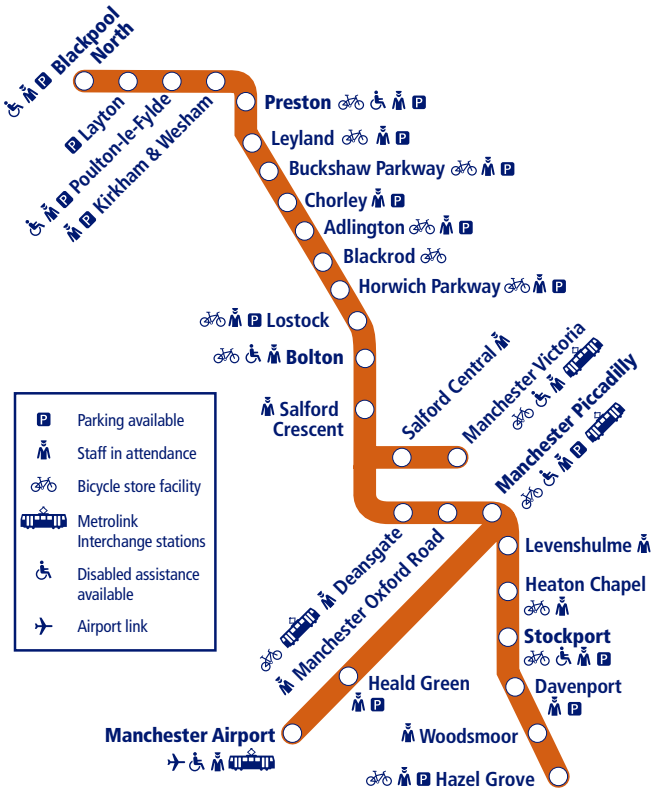

27

Train times

14 September 2020 to
12 December 2020

**Blackpool North to Manchester
Victoria/Manchester Airport.
Preston to Hazel Grove.**

- Parking available
- Staff in attendance
- Bicycle store facility
- Metrolink Interchange stations
- Disabled assistance available
- Airport link