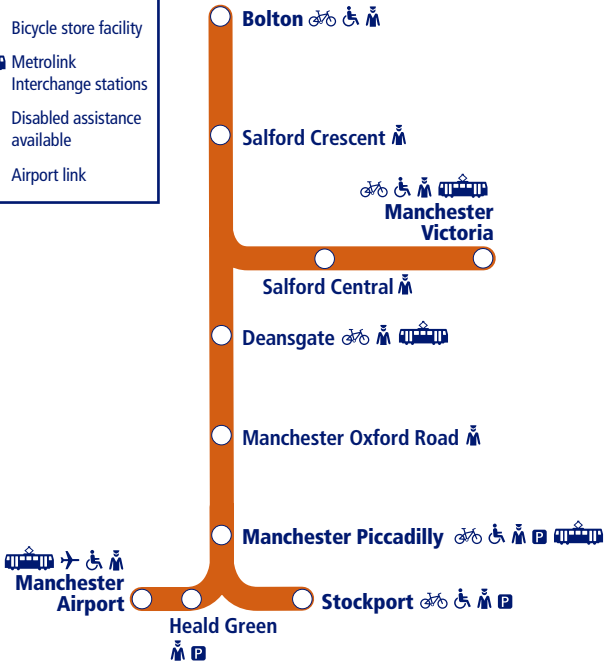

This timetable shows the Northern train service between **Bolton and Manchester**. Other trains run between **Manchester and Stockport, and Manchester and Manchester Airport**.

How to read this timetable