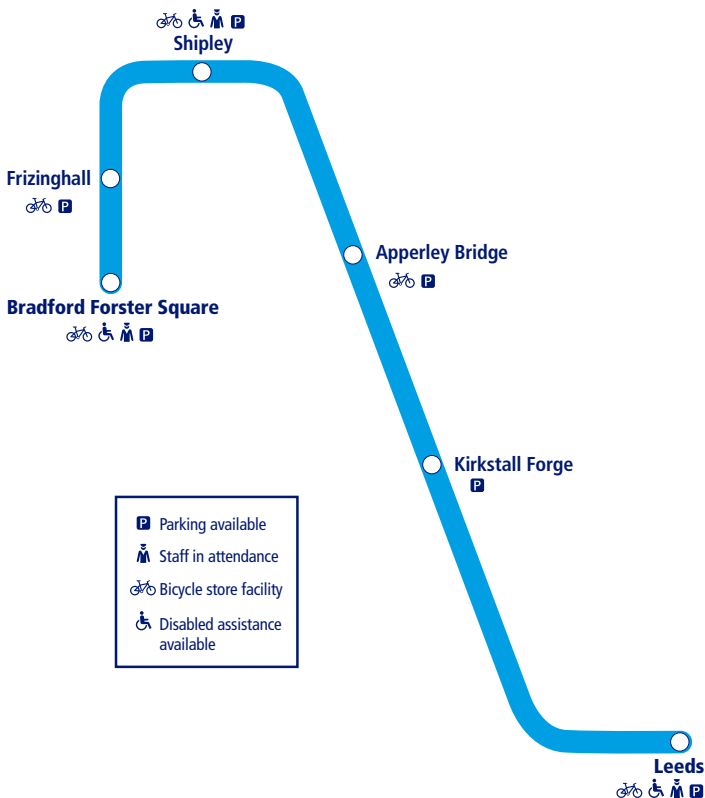

## Bradford Forster Square to Leeds

This timetable shows all train services between **Leeds and Bradford Forster Square**.