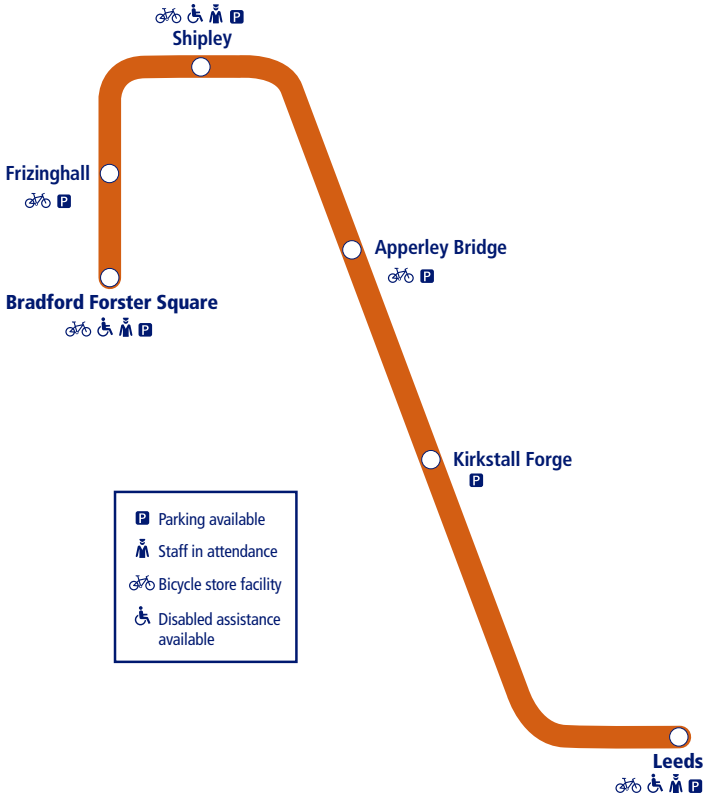

# Train times

14 September 2020 to  
12 December 2020

## Bradford Forster Square to Leeds

This timetable shows all Northern services between **Leeds and Bradford Forster Square**.

## How to read this timetable

Look down the left hand column for your departure station. Read across until you find a suitable departure time. Read down the column to find the arrival time at your destination. Through services are shown in bold type (this means you won't have to change trains). Connecting services are shown in light type. If you travel on a connecting service, change at the next station shown in bold or if you arrive on a connecting service, change at the last station shown in bold, unless a footnote advises otherwise.