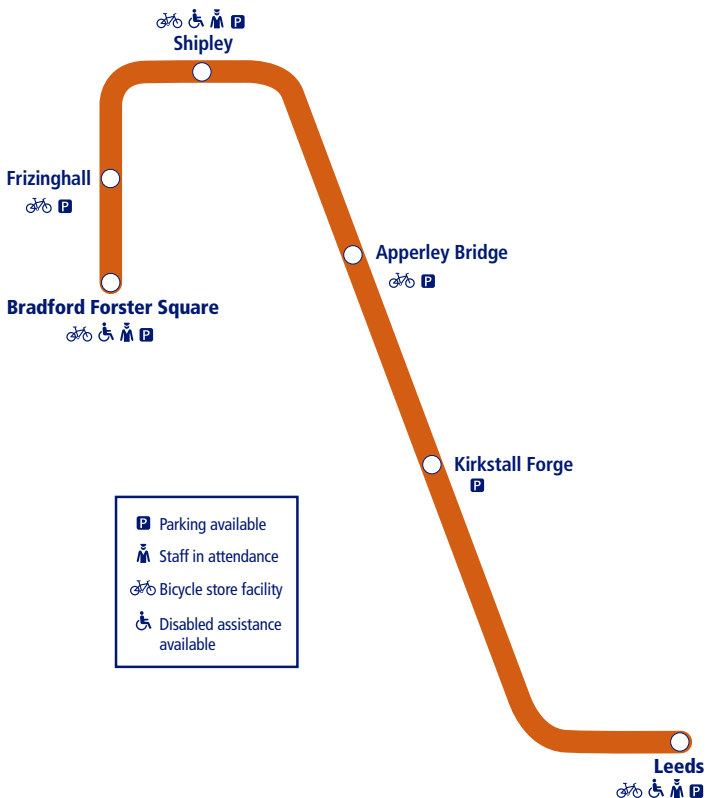

NORTHERN

46

# Train times

14 September 2020 to  
12 December 2020

## Bradford Forster Square to Leeds

This timetable shows all Northern services between **Leeds and Bradford Forster Square**.