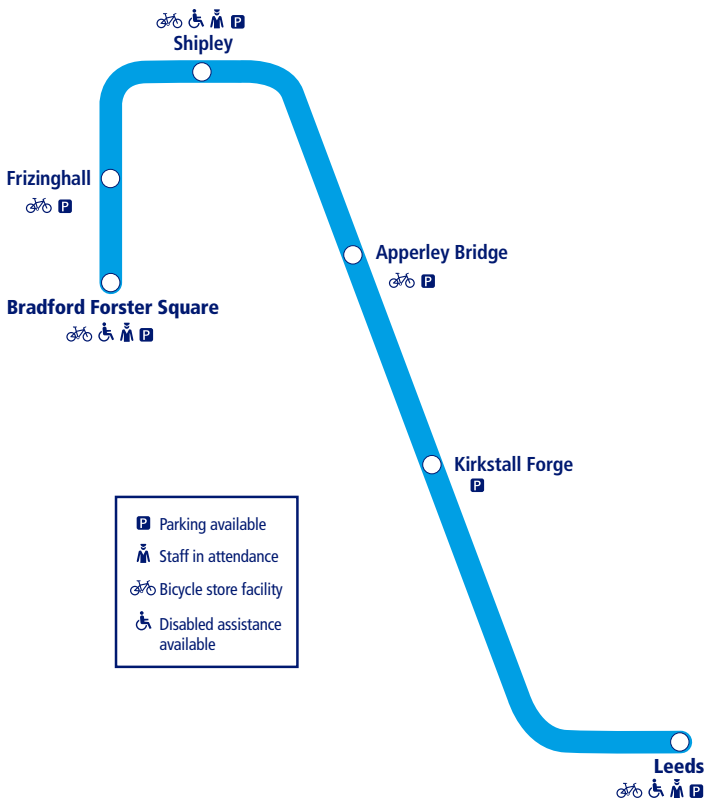

NORTHERN

46

Train times

13 December 2020 –
15 May 2021

Bradford Forster Square to Leeds

This timetable shows all Northern services between **Leeds and Bradford Forster Square**.

How to read this timetable

Look down the left hand column for your departure station. Read across until you find a suitable departure time. Read down the column to find the arrival time at your destination. Through services are shown in bold type (this means you won't have to change trains). Connecting services are shown in light type. If you travel on a connecting service, change at the next station shown in bold or if you arrive on a connecting service, change at the last station shown in bold, unless a footnote advises otherwise.

Minimum connection times

All stations have a minimum connection time of 5 minutes unless stated. Leeds 10 minutes.

Community Rail Partnerships and community groups

We support a number of active community rail partnerships (CRPs) across our network. CRPs bring together local communities and the rail industry to deliver benefits to both, and encourage use of the lines they represent.

TrainTracker™

For up to date travel information and live departures direct to your mobile, text your station **name** or **location code** to **8 49 50**.

Customers with disabilities or restricted mobility are encouraged to contact our **Customer Experience Centre** who will book assistance for you.