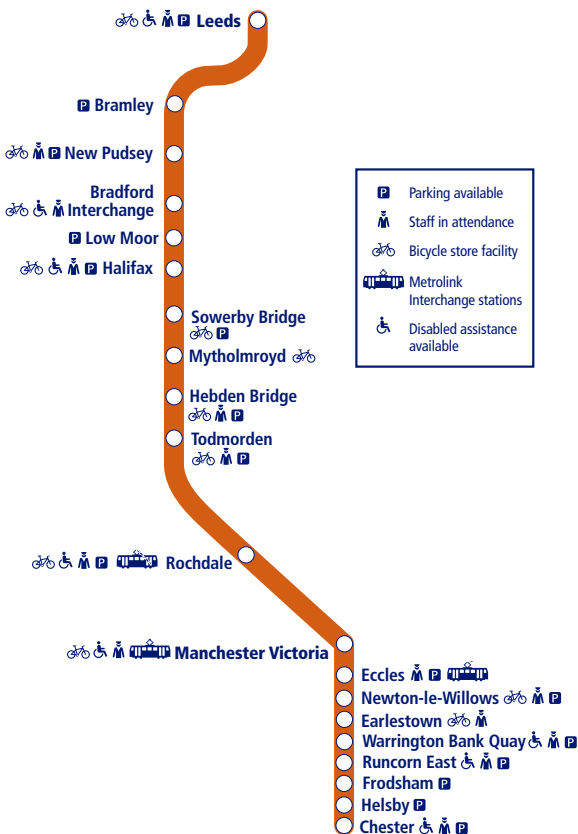

NORTHERN

37

Train times

14 September 2020 to
12 December 2020

Chester to Leeds

This timetable shows the full schedule of our train services between **Chester** and **Leeds**.

How to read this timetable

Look down the left hand column for your departure station. Read across until you find a suitable departure time. Read down the column to find the arrival time at your destination. Through services are shown in bold type (this means you won't have to change trains). Connecting services are shown in light type. If you travel on a connecting service, change at the next station shown in bold or if you arrive on a connecting service, change at the last station shown in bold, unless a footnote advises otherwise.

Minimum connection times

All stations have a minimum connection time of 5 minutes unless stated. Leeds 10 minutes.

Community Rail Partnerships and community groups

We support a number of active community rail partnerships (CRPs) across our network. CRPs bring together local communities and the rail industry to deliver benefits to both, and encourage use of the lines they represent.

TrainTracker™

For up to date travel information and live departures direct to your mobile, text your station **name** or **location code** to **8 49 50**.

Customers with disabilities or restricted mobility are encouraged to contact our **Customer Experience Centre** who will book assistance for you.