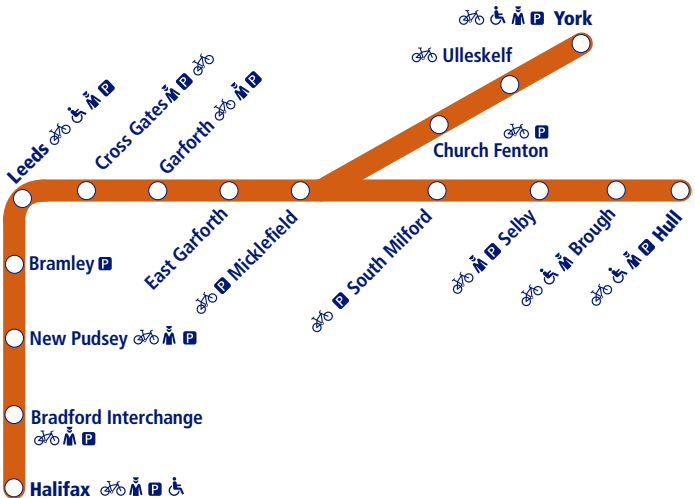

35

Train times

14 September 2020 to
12 December 2020

Halifax to Hull and Leeds to York

-  Parking available
-  Staff in attendance
-  Bicycle store facility
-  Disabled assistance available

This timetable shows a summary of local stopping services between **Halifax and Hull** and stopping services between **York, Selby and Leeds**.

How to read this timetable

Look down the left hand column for your departure station. Read across until you find a suitable departure time. Read down the column to find the arrival time at your destination. Through services are shown in bold type (this means you won't have to change trains). Connecting services are shown in light type. If you travel on a connecting service, change at the next station shown in bold or if you arrive on a connecting service, change at the last station shown in bold, unless a footnote advises otherwise.