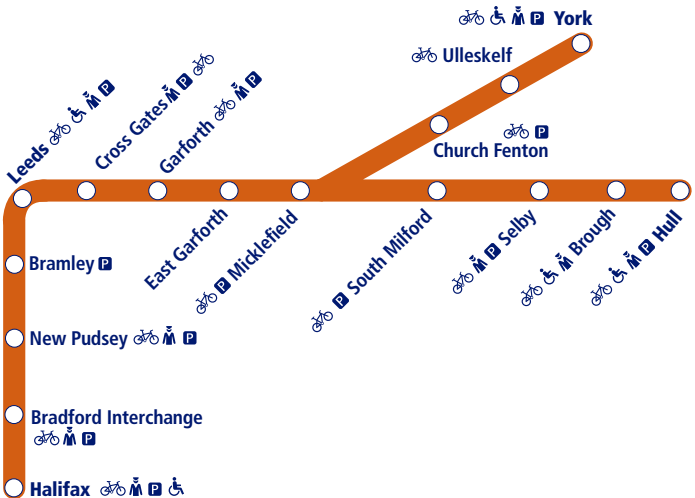

NORTHERN

35

Train times

14 September 2020 to
12 December 2020

Halifax to Hull and Leeds to York

- Parking available
- Staff in attendance
- Bicycle store facility
- Disabled assistance available

This timetable shows a summary of local stopping services between **Halifax and Hull** and stopping services between **York, Selby and Leeds**.

How to read this timetable

Look down the left hand column for your departure station. Read across until you find a suitable departure time. Read down the column to find the arrival time at your destination. Through services are shown in bold type (this means you won't have to change trains). Connecting services are shown in light type. If you travel on a connecting service, change at the next station shown in bold or if you arrive on a connecting service, change at the last station shown in bold, unless a footnote advises otherwise.