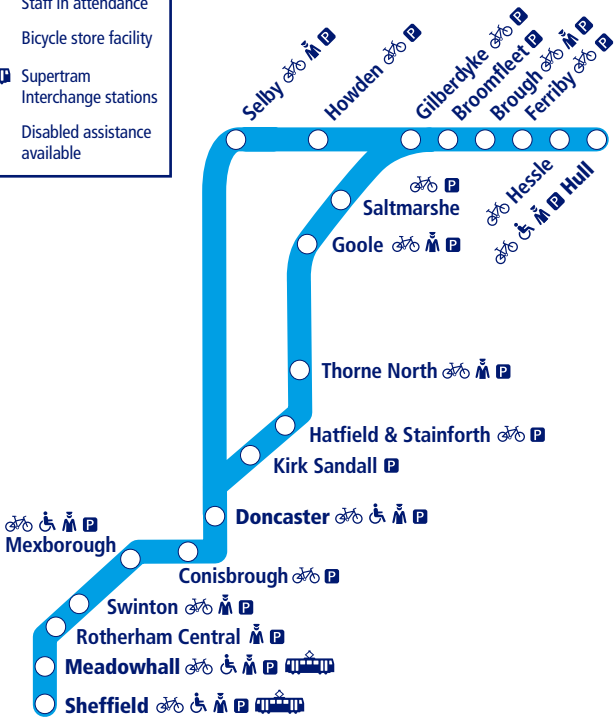

## Hull to Doncaster and Sheffield

-  Parking available
-  Staff in attendance
-  Bicycle store facility
-  Supertram Interchange stations
-  Disabled assistance available

This timetable shows a summary of train services between **Hull and Doncaster/Sheffield**. Other trains also run between **Goole and Doncaster, Doncaster and Sheffield**, and Meadowhall and Sheffield. Other services are available between **Hull and Gilberdyke**.

## How to read this timetable

Look down the left hand column for your departure station. Read across until you find a suitable departure time. Read down the column to find the arrival time at your destination. Through services are shown in bold type (this means you won't have to change trains). Connecting services are shown in light type. If you travel on a connecting service, change at the next station shown in bold or if you arrive on a connecting service, change at the last station shown in bold, unless a footnote advises otherwise.