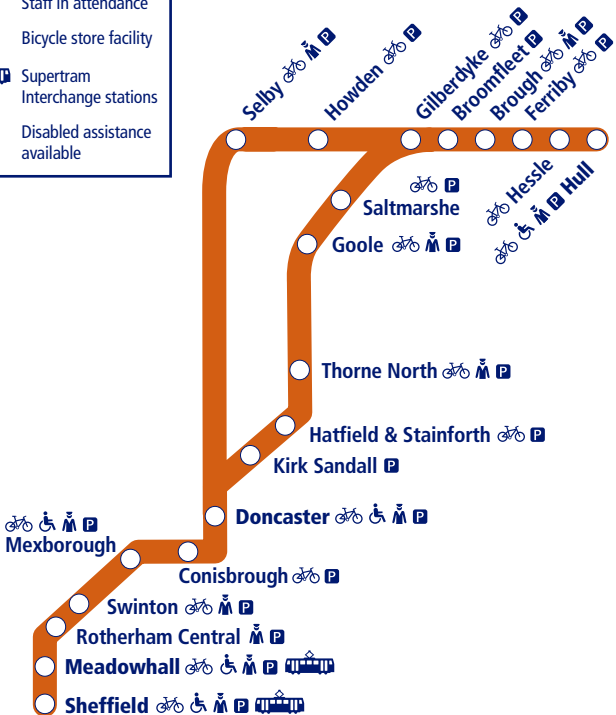

30

Train times

14 September 2020 to
12 December 2020

Hull to Doncaster and Sheffield

-  Parking available
-  Staff in attendance
-  Bicycle store facility
-  Supertram
Interchange stations
-  Disabled assistance
available

This timetable shows a summary of Northern train services between **Hull and Doncaster/Sheffield**. Other trains also run between **Goole and Doncaster**, **Doncaster and Sheffield**, and Meadowhall and Sheffield. Other services are available between **Hull and Gilberdyke**.

How to read this timetable

Look down the left hand column for your departure station. Read across until you find a suitable departure time. Read down the column to find the arrival time at your destination. Through services are shown in bold type (this means you won't have to change trains). Connecting services are shown in light type. If you travel on a connecting service, change at the next station shown in bold or if you arrive on a connecting service, change at the last station shown in bold, unless a footnote advises otherwise.

TrainTracker™

For up to date travel information and live departures direct to your mobile, text your station **name** or **location code** to **8 49 50**.

Customers with disabilities or restricted mobility are encouraged to contact our **Customer Experience Centre** who will book assistance for you.