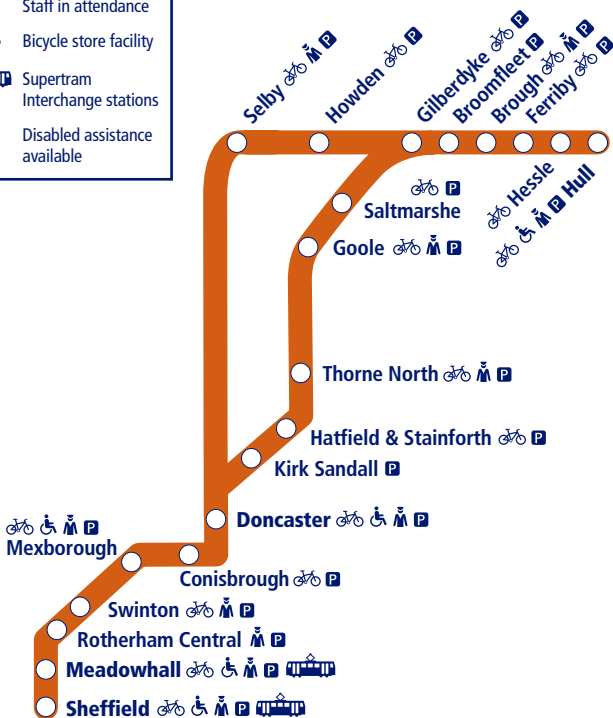

NORTHERN

30

Train times

14 September 2020 to
12 December 2020

Hull to Doncaster and Sheffield

- Parking available
- Staff in attendance
- Bicycle store facility
- Supertram Interchange stations
- Disabled assistance available

This timetable shows a summary of Northern train services between **Hull and Doncaster/Sheffield**. Other trains also run between **Goole and Doncaster**, **Doncaster and Sheffield**, and Meadowhall and Sheffield. Other services are available between **Hull and Gilberdyke**.

How to read this timetable

Look down the left hand column for your departure station. Read across until you find a suitable departure time. Read down the column to find the arrival time at your destination. Through services are shown in bold type (this means you won't have to change trains). Connecting services are shown in light type. If you travel on a connecting service, change at the next station shown in bold or if you arrive on a connecting service, change at the last station shown in bold, unless a footnote advises otherwise.

TrainTracker™

For up to date travel information and live departures direct to your mobile, text your station **name** or **location code** to **8 49 50**.

Customers with disabilities or restricted mobility are encouraged to contact our **Customer Experience Centre** who will book assistance for you.