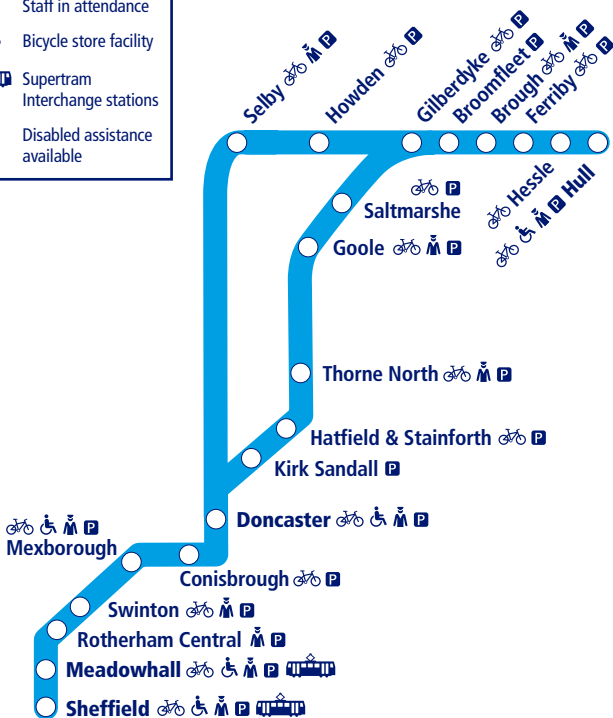

# Train times

13 December 2020 –  
15 May 2021

## Hull to Doncaster and Sheffield

- Parking available
- Staff in attendance
- Bicycle store facility
- Supertram Interchange stations
- Disabled assistance available

This timetable shows a summary of Northern train services between **Hull and Doncaster/Sheffield**. Other trains also run between **Goole and Doncaster**, **Doncaster and Sheffield**, and Meadowhall and Sheffield. Other services are available between **Hull and Gilberdyke**.

## How to read this timetable

Look down the left hand column for your departure station. Read across until you find a suitable departure time. Read down the column to find the arrival time at your destination. Through services are shown in bold type (this means you won't have to change trains). Connecting services are shown in light type. If you travel on a connecting service, change at the next station shown in bold or if you arrive on a connecting service, change at the last station shown in bold, unless a footnote advises otherwise.