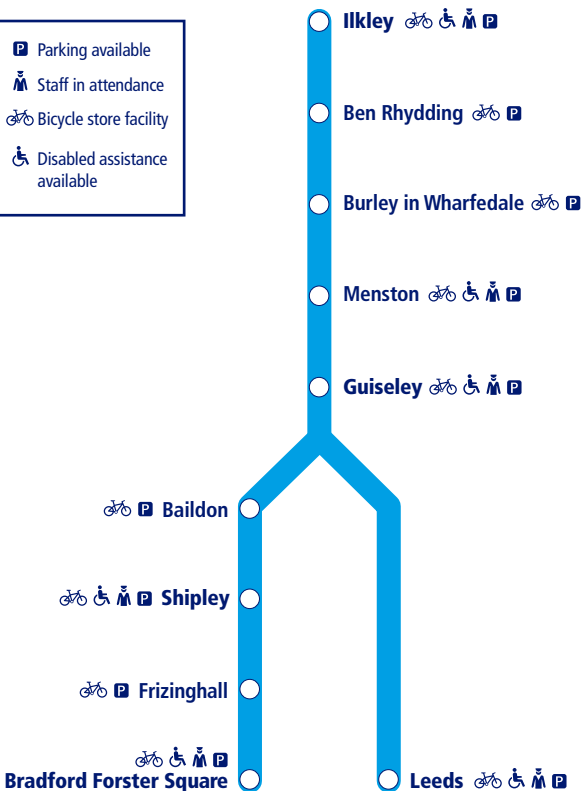

39

Train times

17 February 2020 –
16 May 2020

Ilkley to Leeds and Bradford Forster Square (Wharfedale Line)

-  Parking available
-  Staff in attendance
-  Bicycle store facility
-  Disabled assistance available

This timetable shows all train services between **Ilkley and Leeds/Bradford Forster Square**.

How to read this timetable

Look down the left hand column for your departure station. Read across until you find a suitable departure time. Read down the column to find the arrival time at your destination. Through services are shown in bold type (this means you won't have to change trains). Connecting services are shown in light type. If you travel on a connecting service, change at the next station shown in bold or if you arrive on a connecting service, change at the last station shown in bold, unless a footnote advises otherwise.

TrainTracker™

For up to date travel information and live departures direct to your mobile, text your station **name** or **location code** to **8 49 50**.

Customers with disabilities or restricted mobility are encouraged to contact our **Customer Experience Centre** who will book assistance for you.