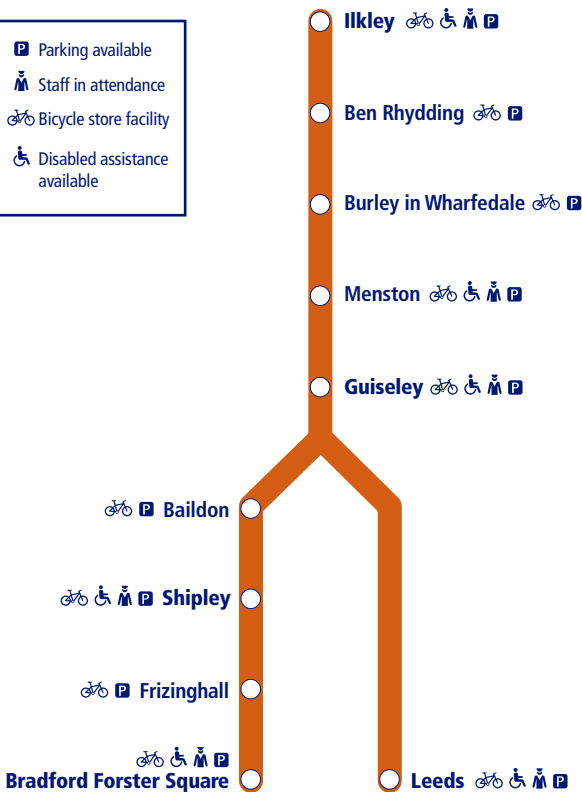

39

Train times

14 September 2020 to
12 December 2020

Ilkley to Leeds and Bradford Forster Square (Wharfedale Line)

-  Parking available
-  Staff in attendance
-  Bicycle store facility
-  Disabled assistance available

This timetable shows all train services between **Ilkley and Leeds/Bradford Forster Square**.

How to read this timetable

Look down the left hand column for your departure station. Read across until you find a suitable departure time. Read down the column to find the arrival time at your destination. Through services are shown in bold type (this means you won't have to change trains). Connecting services are shown in light type. If you travel on a connecting service, change at the next station shown in bold or if you arrive on a connecting service, change at the last station shown in bold, unless a footnote advises otherwise.