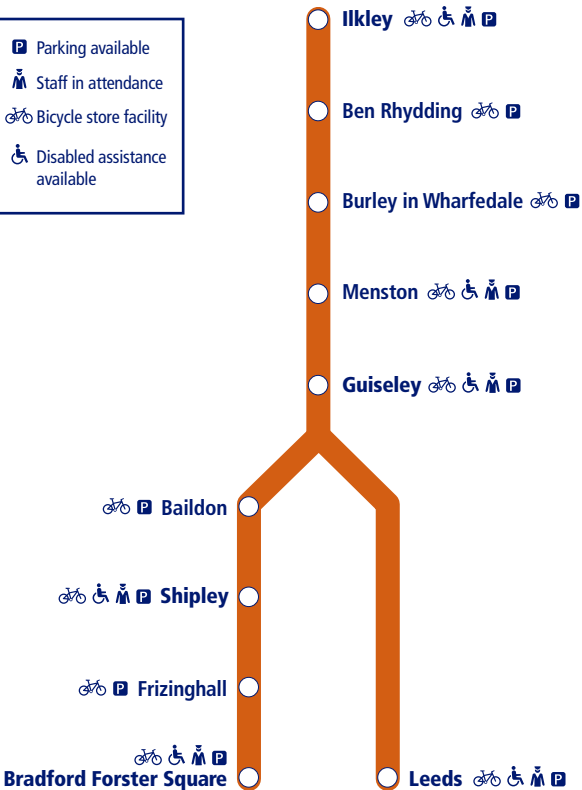

## Ilkley to Leeds and Bradford Forster Square (Wharfedale Line)

-  Parking available
-  Staff in attendance
-  Bicycle store facility
-  Disabled assistance available

This timetable shows all train services between **Ilkley and Leeds/Bradford Forster Square**.