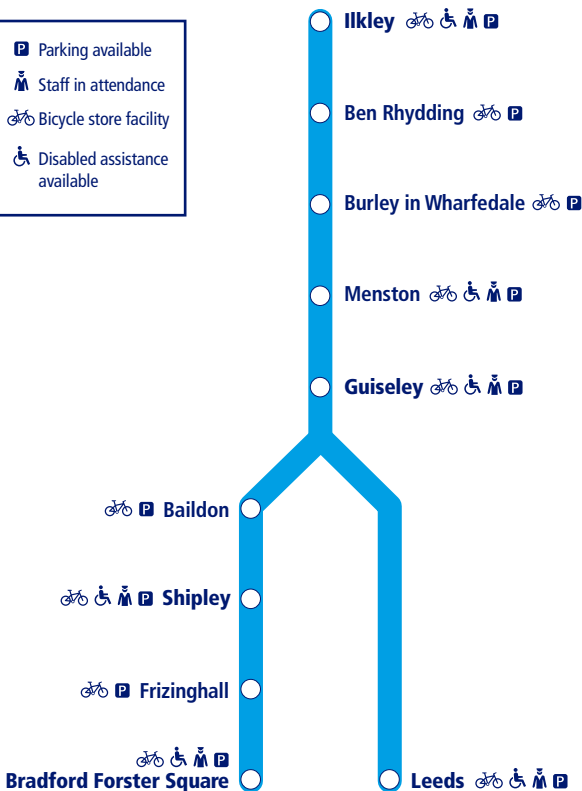

## Ilkley to Leeds and Bradford Forster Square (Wharfedale Line)

- Parking available
- Staff in attendance
- Bicycle store facility
- Disabled assistance available

This timetable shows all train services between **Ilkley and Leeds/Bradford Forster Square**.