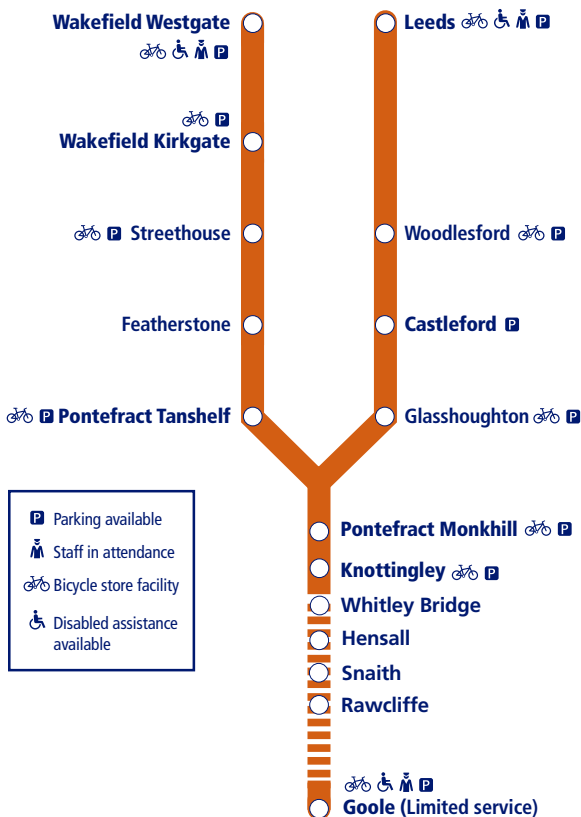

## Leeds and Wakefield to Knottingley and Goole (Pontefract Line)

This timetable shows all Northern train services between **Leeds and Goole via Pontefract**.

## How to read this timetable

Look down the left hand column for your departure station. Read across until you find a suitable departure time. Read down the column to find the arrival time at your destination. Through services are shown in bold type (this means you won't have to change trains). Connecting services are shown in light type. If you travel on a connecting service, change at the next station shown in bold or if you arrive on a connecting service, change at the last station shown in bold, unless a footnote advises otherwise.