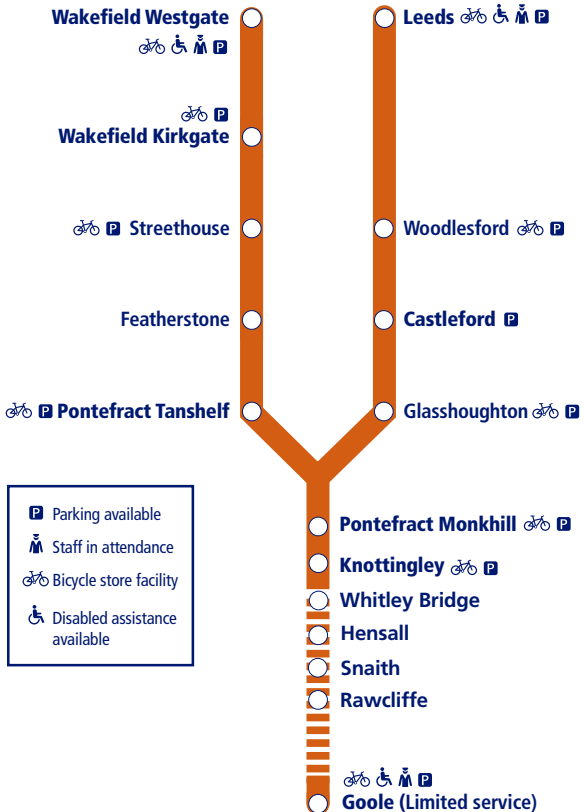

NORTHERN

41

Train times

14 September 2020 to
12 December 2020

Leeds and Wakefield to Knottingley and Goole (Pontefract Line)

This timetable shows all Northern train services between **Leeds and Goole via Pontefract**.

How to read this timetable

Look down the left hand column for your departure station. Read across until you find a suitable departure time. Read down the column to find the arrival time at your destination. Through services are shown in bold type (this means you won't have to change trains). Connecting services are shown in light type. If you travel on a connecting service, change at the next station shown in bold or if you arrive on a connecting service, change at the last station shown in bold, unless a footnote advises otherwise.

Minimum connection times

All stations have a minimum connection time of 5 minutes unless stated. Leeds 10 minutes, Wakefield Westgate 7 minutes and Wakefield Kirkgate 4 minutes.

Community Rail Partnerships and community groups