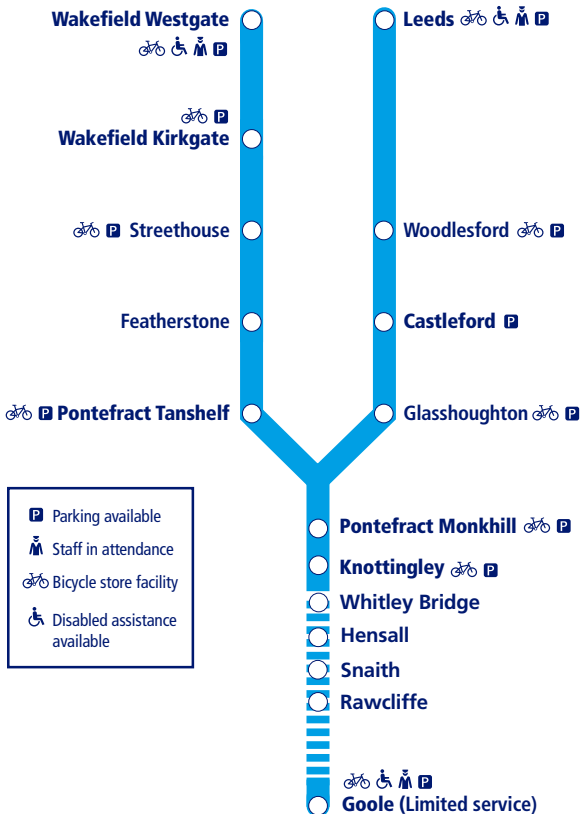

NORTHERN

41

Train times

13 December 2020 –
15 May 2021

Leeds and Wakefield to Knottingley and Goole (Pontefract Line)

This timetable shows all Northern train services between **Leeds and Goole via Pontefract**.

How to read this timetable

Look down the left hand column for your departure station. Read across until you find a suitable departure time. Read down the column to find the arrival time at your destination. Through services are shown in bold type (this means you won't have to change trains). Connecting services are shown in light type. If you travel on a connecting service, change at the next station shown in bold or if you arrive on a connecting service, change at the last station shown in bold, unless a footnote advises otherwise.

Minimum connection times

All stations have a minimum connection time of 5 minutes unless stated. Leeds 10 minutes, Wakefield Westgate 7 minutes and Wakefield Kirkgate 4 minutes.

Community Rail Partnerships and community groups

TrainTracker™

For up to date travel information and live departures direct to your mobile, text your station **name** or **location code** to **8 49 50**.

Customers with disabilities or restricted mobility are encouraged to contact our **Customer Experience Centre** who will book assistance for you.