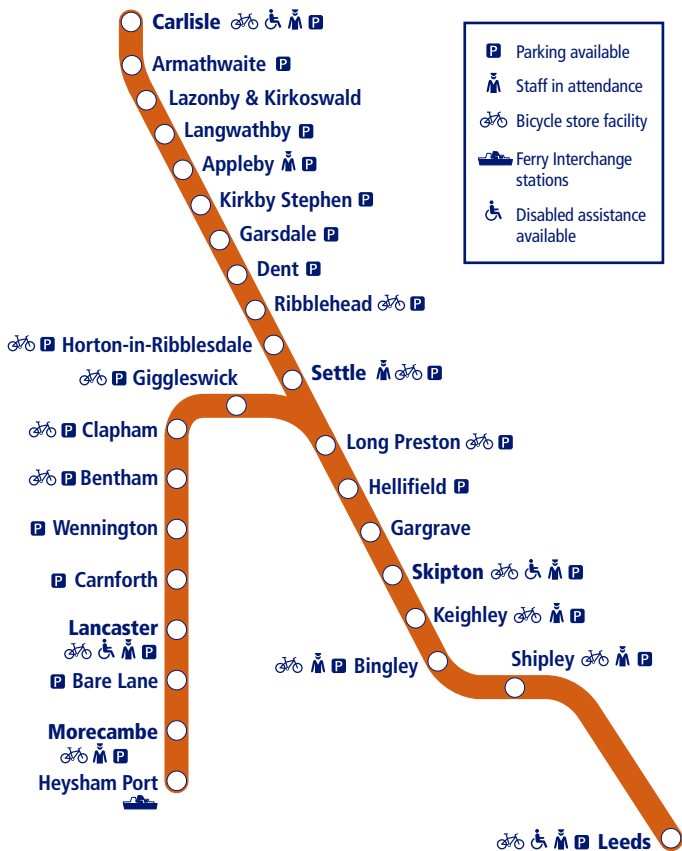

7

Train times

14 September 2020 to
12 December 2020

Leeds to Carlisle Leeds to Morecambe/ Heysham Port

This timetable is a summary of our train services between **Leeds** and **Carlisle** and between **Leeds** and **Morecambe/Heysham Port**. Other trains also run between **Leeds** and **Skipton**.

How to read this timetable

Look down the left hand column for your departure station. Read across until you find a suitable departure time. Read down the column to find the arrival time at your destination. Through services are shown in bold type (this means you won't have to change trains). Connecting services are shown in light type. If you travel on a connecting service, change at the next station shown in bold or if you arrive on a connecting service, change at the last station shown in bold, unless a footnote advises otherwise.