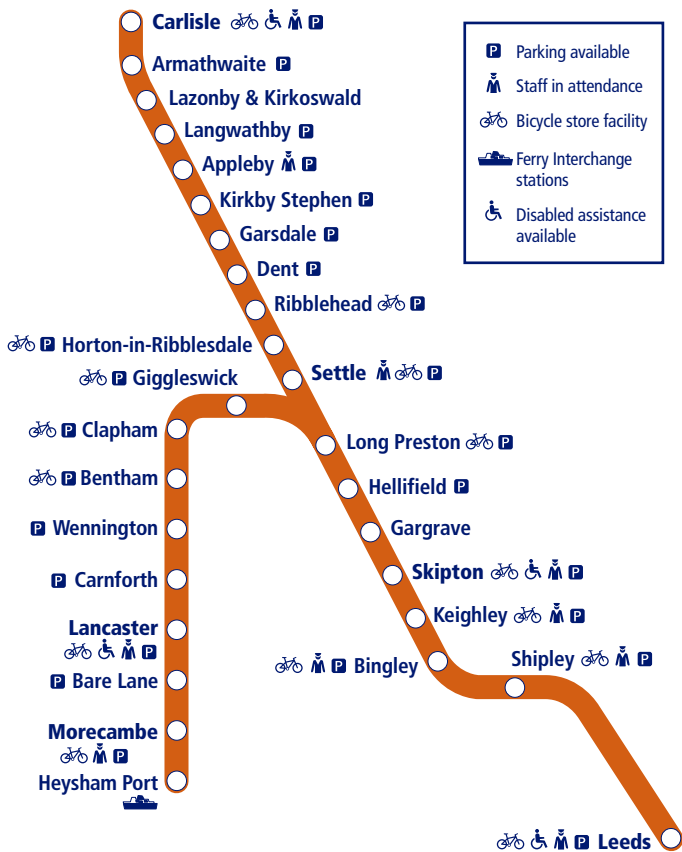

7

Train times

14 September 2020 to
12 December 2020

Leeds to Carlisle Leeds to Morecambe/ Heysham Port