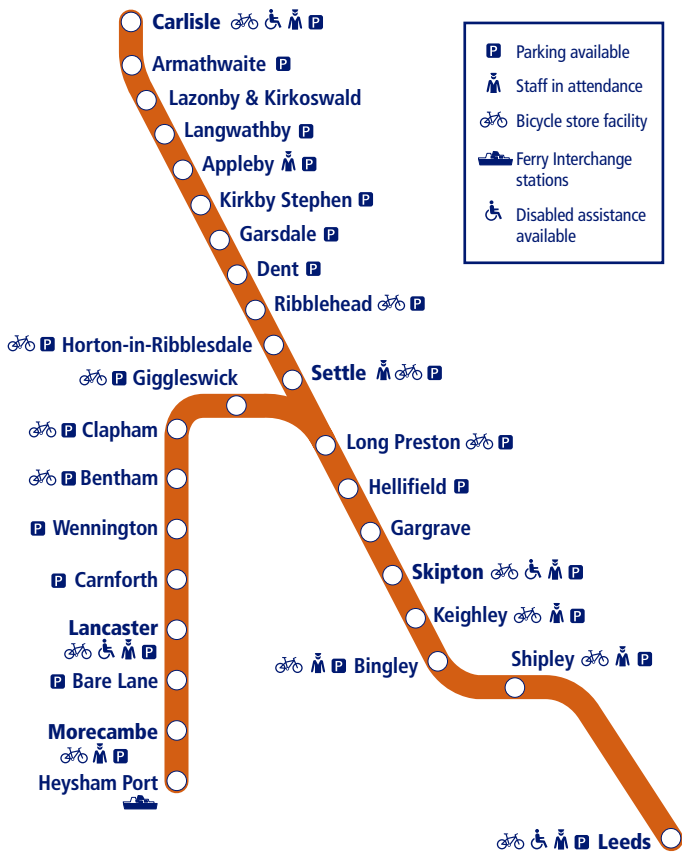

NORTHERN

7

Train times

14 September 2020 to
12 December 2020

Leeds to Carlisle Leeds to Morecambe/ Heysham Port

This timetable is a summary of our train services between **Leeds** and **Carlisle** and between **Leeds** and **Morecambe/Heysham Port**. Other trains also run between **Leeds** and **Skipton**.

How to read this timetable

Look down the left hand column for your departure station. Read across until you find a suitable departure time. Read down the column to find the arrival time at your destination. Through services are shown in bold type (this means you won't have to change trains). Connecting services are shown in light type. If you travel on a connecting service, change at the next station shown in bold or if you arrive on a connecting service, change at the last station shown in bold, unless a footnote advises otherwise.