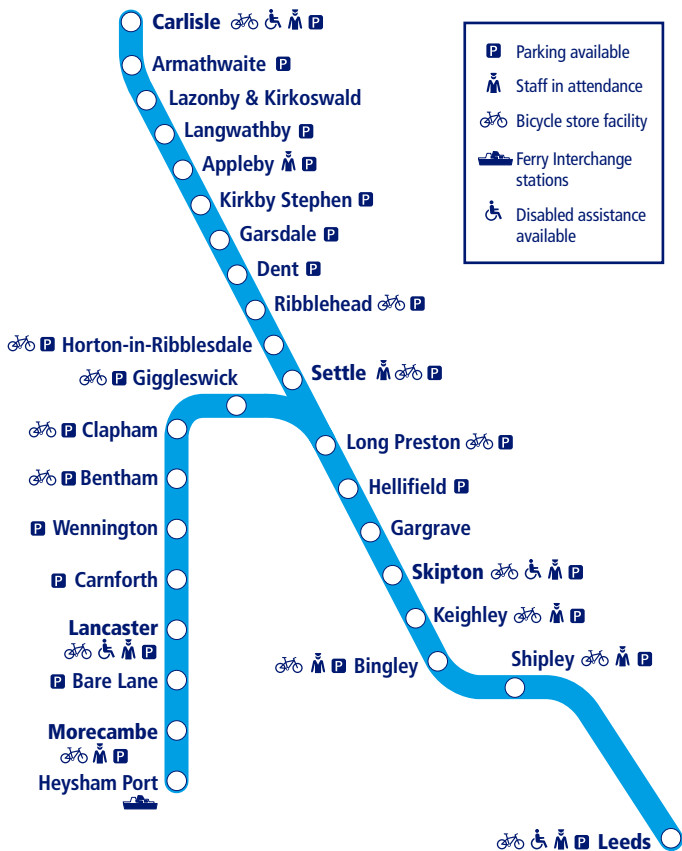

# Train times

13 December 2020 –  
15 May 2021

## Leeds to Carlisle Leeds to Morecambe/ Heysham Port

This timetable is a summary of our train services between **Leeds** and **Carlisle** and between **Leeds** and **Morecambe/Heysham Port**. Other trains also run between **Leeds** and **Skipton**.

## How to read this timetable

Look down the left hand column for your departure station. Read across until you find a suitable departure time. Read down the column to find the arrival time at your destination. Through services are shown in bold type (this means you won't have to change trains). Connecting services are shown in light type. If you travel on a connecting service, change at the next station shown in bold or if you arrive on a connecting service, change at the last station shown in bold, unless a footnote advises otherwise.