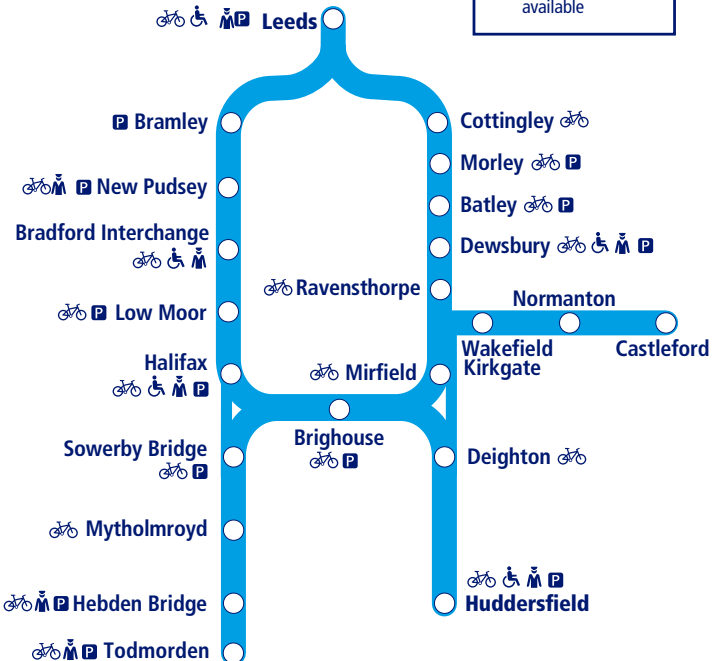

45

Train times

15 December 2019 – 16 May 2020

Leeds to Hebden Bridge and Huddersfield Huddersfield to Castleford

-  Parking available
-  Staff in attendance
-  Bicycle store facility
-  Disabled assistance available

This timetable shows all train services for **Leeds to Hebden Bridge and Huddersfield**. Other operators run direct services between these stations.

How to read this timetable

Look down the left hand column for your departure station. Read across until you find a suitable departure time. Read down the column to find the arrival time at your destination. Through services are shown in bold type (this means you won't have to change trains). Connecting services are shown in light type. If you travel on a connecting service, change at the next station shown in bold or if you arrive on a connecting service, change at the last station shown in bold, unless a footnote advises otherwise.

Minimum connection times

All stations have a minimum connection time of 5 minutes unless stated. Leeds 10 minutes and Wakefield Westgate 7 minutes.

Community Rail Partnerships and community groups

We support a number of active community rail partnerships (CRPs) across our network. CRPs bring together local communities and the rail industry to deliver benefits to both, and encourage use of the lines they represent.