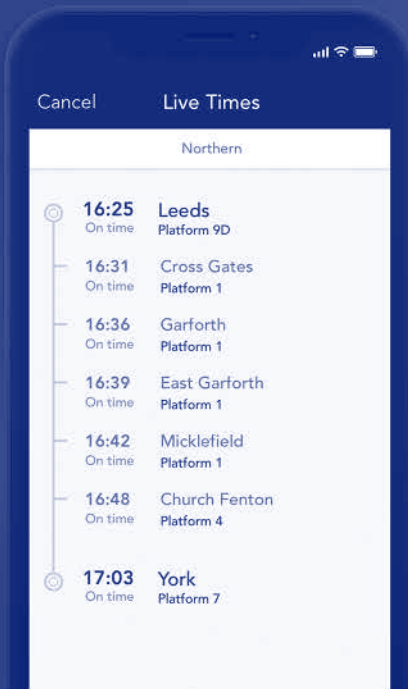

Delay Repay

You can claim Delay Repay if one of our trains is late or cancelled and as a result you get to your destination station later than scheduled, whether it is our fault or not.

Visit **northernrailway.co.uk/delayrepay** for more information.

Free mobile app

Download and
use for free

NO BOOKING FEES

STRAIGHT TO MOBILE TICKETS

REAL-TIME TRAIN TRAVEL UPDATES

Download the Northern app

northernrailway.co.uk/app

Leeds to Hebden Bridge and Huddersfield