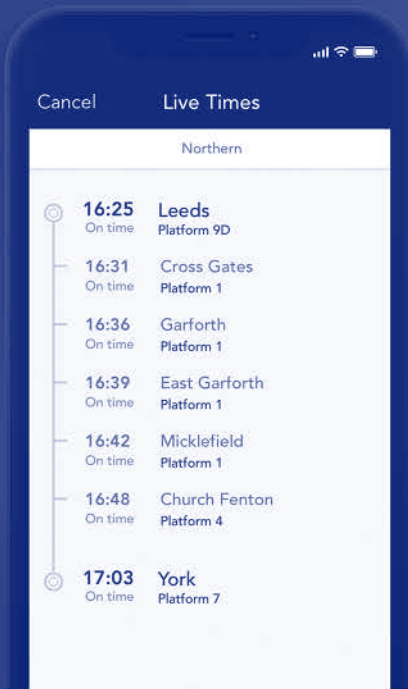

Notes

a Arrival time.

C To Manchester Victoria.

F To Blackpool North.

GC Service operated by Grand Central.

TP Service operated TransPennine Express.

Free mobile app

Download and
use for free

NO BOOKING FEES

STRAIGHT TO MOBILE TICKETS

REAL-TIME TRAIN TRAVEL UPDATES

Download the Northern app

northernrailway.co.uk/app

Huddersfield and Hebden Bridge to Leeds

Mondays to Saturdays

		TP		N		M		TP		M
Todmorden	d	-	-	-	-	0623	-	-	-	-
Hebden Bridge		-	-	0543	-	-	0631	0642	-	0649
Mytholmroyd		-	-	0546	-	-	-	-	-	0652
Sowerby Bridge		-	-	0551	-	-	0638	-	-	0657
Huddersfield		0549	0603	-	-	-	-	0635	0649	-
Deighton		0553	0607	-	-	-	-	-	0653	-
Brighouse		-	-	-	-	0632	-	-	0645	-
Mirfield		0557	0612	-	-	0639	-	-	0657	-
Wakefield Kirkgate	a	-	0628	-	-	-	-	-	-	-
Normanton	d	-	0634	-	-	-	-	-	-	-
Castleford	a	-	0640	-	-	-	-	-	-	-
Ravensthorpe	d	0601	-	-	-	0642	-	-	-	0701
Dewsbury		0609	-	-	-	0646	-	-	-	0709
Batley		0612	-	-	-	0649	-	-	-	0712
Morley		0617	-	-	-	0655	-	-	-	0717
Cottingley		0621	-	-	-	0658	-	-	-	0721
Halifax		-	-	0600	0617	-	0646	0653	0657	-
Low Moor		-	-	0607	-	-	-	-	0704	-
Bradford Interchange	a	-	-	0615	0628	-	0659	0705	0711	-
	d	-	-	0618	0631	-	0701	0707	-	-
New Pudsey		-	-	0626	0639	-	0710	0716	-	-
Bramley		-	-	0630	0643	-	0713	-	-	-
Leeds	a	0629	-	0639	0652	0708	0723	0731	-	0729