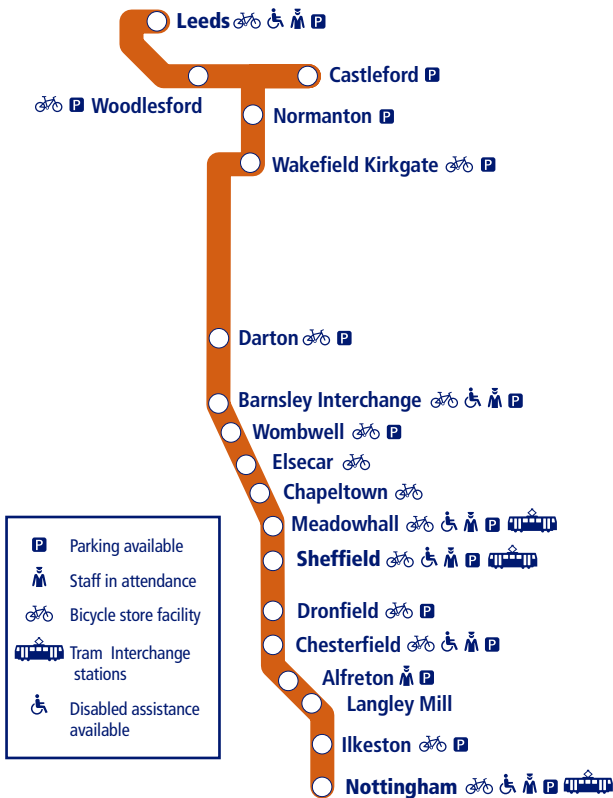

NORTHERN

33

Train times

14 September 2020 to
12 December 2020

Leeds to Nottingham and Leeds to Sheffield via Castleford