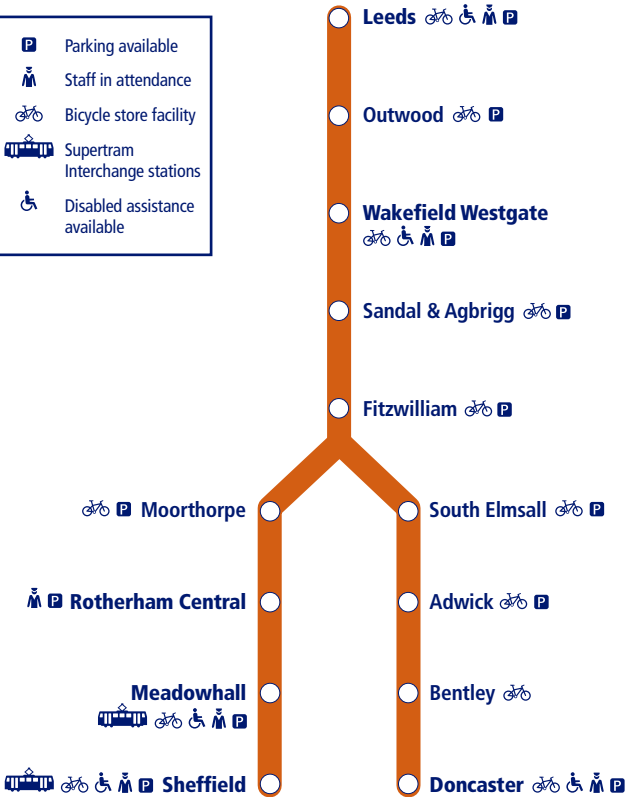

## Leeds to Sheffield and Doncaster (Wakefield Line)

	Parking available
	Staff in attendance
	Bicycle store facility
	Supertram Interchange stations
	Disabled assistance available

This timetable shows all Northern train services between **Leeds and Sheffield via Moorthorpe**.

## How to read this timetable

Look down the left hand column for your departure station. Read across until you find a suitable departure time. Read down the column to find the arrival time at your destination. Through services are shown in bold type (this means you won't have to change trains). Connecting services are shown in light type. If you travel on a connecting service, change at the next station shown in bold or if you arrive on a connecting service, change at the last station shown in bold, unless a footnote advises otherwise.

# Sheffield and Doncaster to Leeds (Wakefield Line)