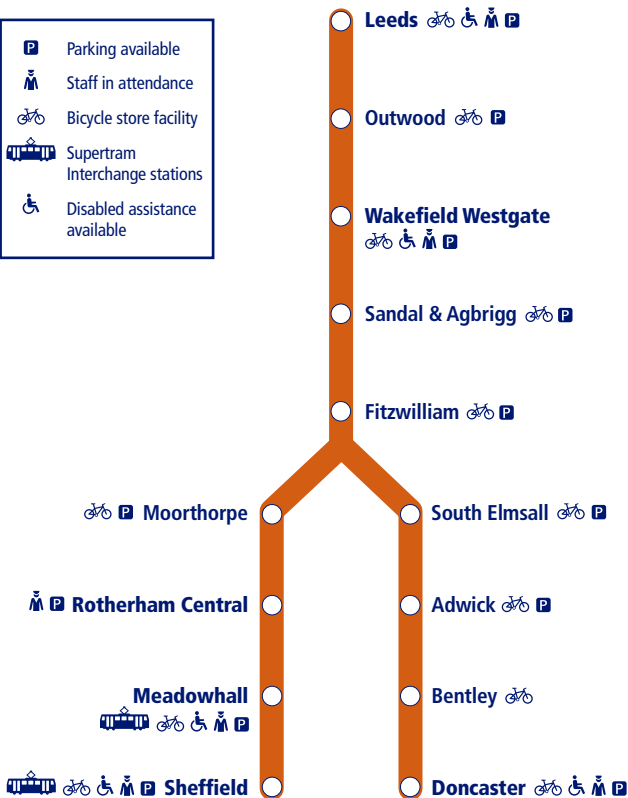

NORTHERN

42

Train times

14 September 2020 to
12 December 2020

Leeds to Sheffield and Doncaster (Wakefield Line)

	Parking available
	Staff in attendance
	Bicycle store facility
	Supertram Interchange stations
	Disabled assistance available

This timetable shows all Northern train services between **Leeds and Sheffield via Moorthorpe**.

How to read this timetable

Look down the left hand column for your departure station. Read across until you find a suitable departure time. Read down the column to find the arrival time at your destination. Through services are shown in bold type (this means you won't have to change trains). Connecting services are shown in light type. If you travel on a connecting service, change at the next station shown in bold or if you arrive on a connecting service, change at the last station shown in bold, unless a footnote advises otherwise.

Minimum connection times

All stations have a minimum connection time of 5 minutes unless stated. Leeds 10 minutes, Wakefield Westgate 7 minutes, Doncaster 7 minutes and Sheffield 7 minutes.

Community Rail Partnerships and community groups

TrainTracker™

For up to date travel information and live departures direct to your mobile, text your station **name** or **location code** to **8 49 50**.

Customers with disabilities or restricted mobility are encouraged to contact our **Customer Experience Centre** who will book assistance for you.