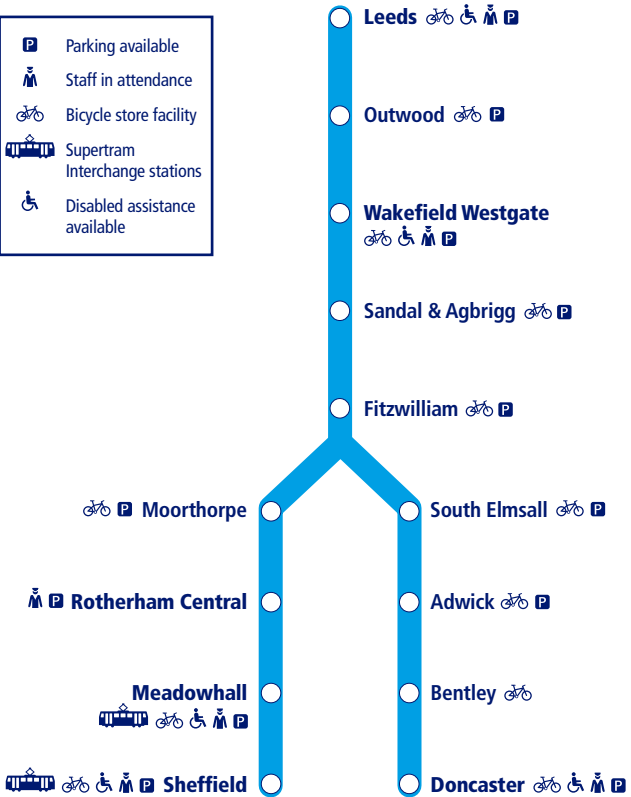

## Leeds to Sheffield and Doncaster (Wakefield Line)

	Parking available
	Staff in attendance
	Bicycle store facility
	Supertram Interchange stations
	Disabled assistance available

This timetable shows all Northern train services between **Leeds and Sheffield via Moorthorpe**.

## How to read this timetable

Look down the left hand column for your departure station. Read across until you find a suitable departure time. Read down the column to find the arrival time at your destination. Through services are shown in bold type (this means you won't have to change trains). Connecting services are shown in light type. If you travel on a connecting service, change at the next station shown in bold or if you arrive on a connecting service, change at the last station shown in bold, unless a footnote advises otherwise.

# Sheffield and Doncaster to Leeds (Wakefield Line)