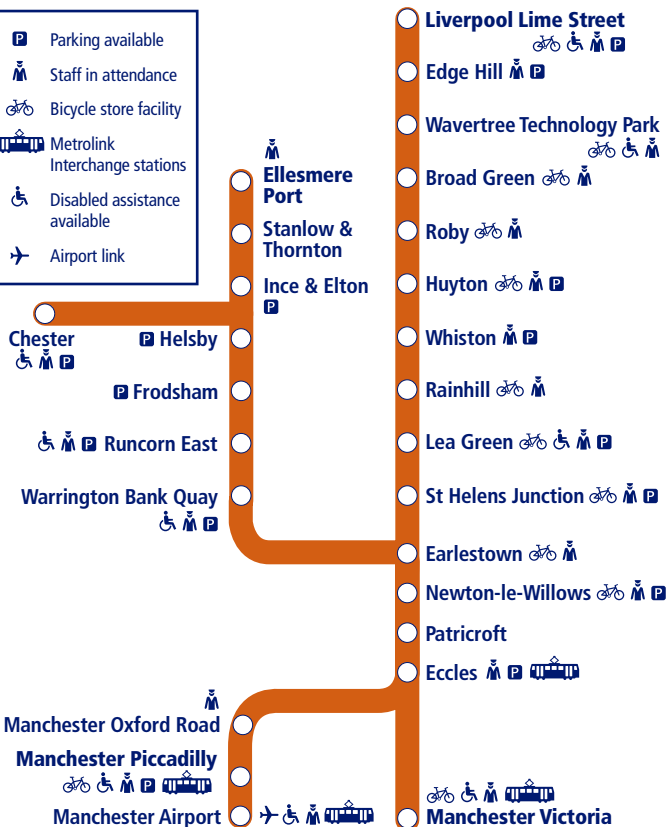

15

Train times

14 September 2020 to
12 December 2020

Liverpool to Manchester Airport and Warrington Bank Quay via Earlestown

(includes Helsby to Ellesmere Port)

-  Parking available
-  Staff in attendance
-  Bicycle store facility
-  Metrolink Interchange stations
-  Disabled assistance available
-  Airport link

This timetable shows our train service between **Liverpool, Manchester and Warrington Bank Quay via Earlestown**. The train service between **Warrington Bank Quay, Helsby and Ellesmere Port** is shown in a separate timetable at the back of this booklet.

How to read this timetable

Look down the left hand column for your departure station. Read across until you find a suitable departure time. Read down the column to find the arrival time at your destination. Through services are shown in bold type (this means you won't have to change trains). Connecting services are shown in light type. If you travel on a connecting service, change at the next station shown in bold or if you arrive on a connecting service, change at the last station shown in bold, unless a footnote advises otherwise.

Minimum connection times

All stations have a minimum connection time of 5 minutes unless stated. Liverpool Lime Street and Manchester Piccadilly 10 minutes.

Community Rail Partnerships and community groups