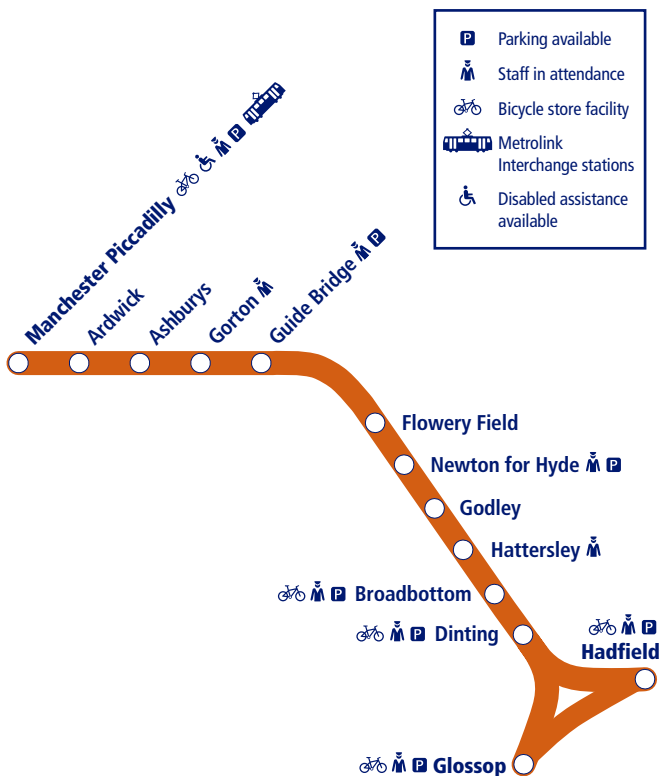

24

Train times

14 September 2020 to
12 December 2020

Manchester to Hadfield and Glossop

This timetable shows the Northern train service between **Hadfield/Glossop and Manchester**.

How to read this timetable

Look down the left hand column for your departure station. Read across until you find a suitable departure time. Read down the column to find the arrival time at your destination. Through services are shown in bold type (this means you won't have to change trains). Connecting services are shown in light type. If you travel on a connecting service, change at the next station shown in bold or if you arrive on a connecting service, change at the last station shown in bold, unless a footnote advises otherwise.

TrainTracker™

For up to date travel information and live departures direct to your mobile, text your station **name** or **location code** to **8 49 50**.

Customers with disabilities or restricted mobility are encouraged to contact our **Customer Experience Centre** who will book assistance for you.