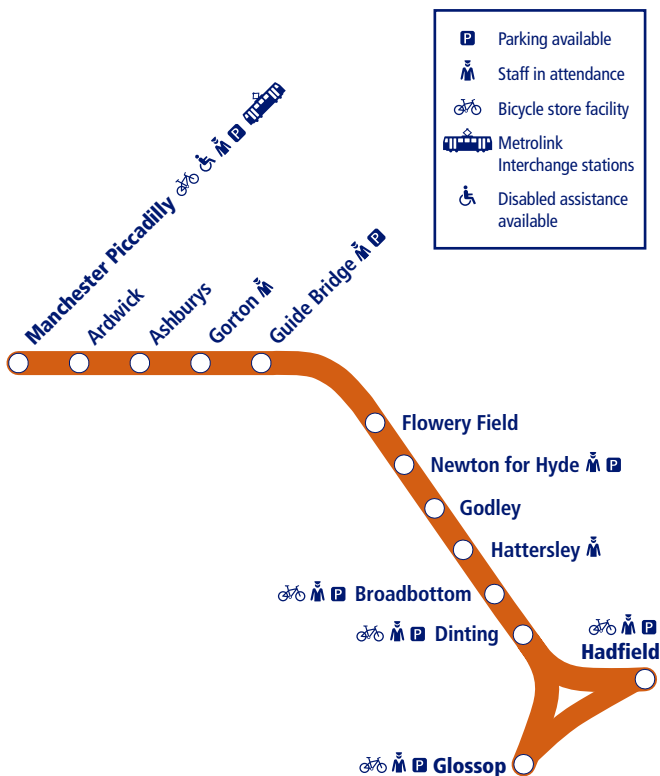

NORTHERN

24

Train times

14 September 2020 to
12 December 2020

Manchester to Hadfield and Glossop

This timetable shows the Northern train service between **Hadfield/Glossop and Manchester**.

How to read this timetable

Look down the left hand column for your departure station. Read across until you find a suitable departure time. Read down the column to find the arrival time at your destination. Through services are shown in bold type (this means you won't have to change trains). Connecting services are shown in light type. If you travel on a connecting service, change at the next station shown in bold or if you arrive on a connecting service, change at the last station shown in bold, unless a footnote advises otherwise.

TrainTracker™

For up to date travel information and live departures direct to your mobile, text your station **name** or **location code** to **8 49 50**.

Customers with disabilities or restricted mobility are encouraged to contact our **Customer Experience Centre** who will book assistance for you.